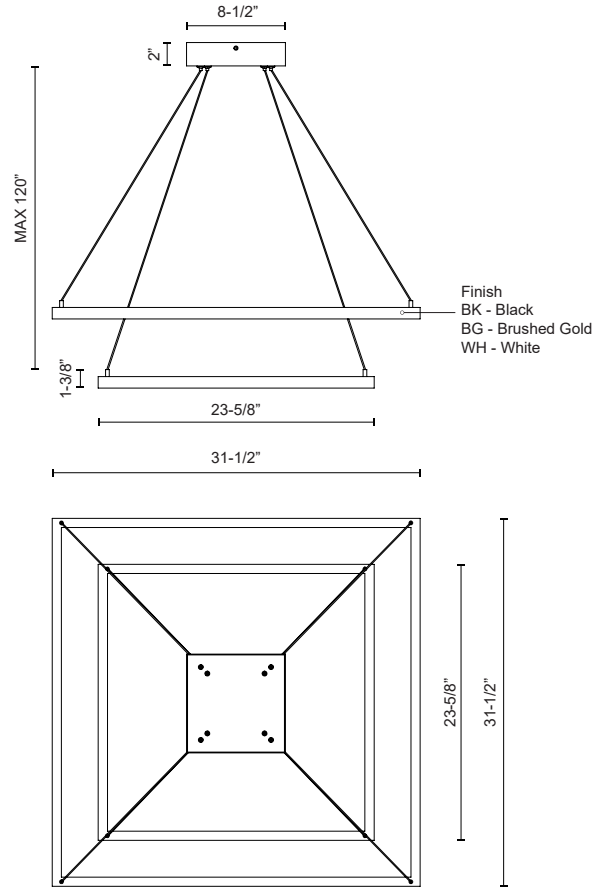

CH88232-BG
Brushed Gold

CH88232-WH
White

CH88232-BK
Black

SPECIFICATION DETAILS

Fixture Dimensions	L31-1/2" x W31-1/2" x H1-3/8"
Light Source	LED with DC Driver
Wattage	112W
Total Lumens	8380lm
Delivered Lumens	BG-3940lm; BK-2880lm; WH-4645lm;
Voltage	120V
Color Temperature	3000K
CRI (Ra)	90CRI
Optional Color Temps	2700K - 5000K Available, Minimum Order Quantities Apply
LED Rated Life	50,000 hours
Dimming	100% - 10%, TRIAC or ELV Dimmer (Not Included)
Diffuser Details	Frosted Silicone Diffuser
Adjustable	Yes
Wire Length	120" Max
Wire Type	BG - Black Wire; BK - Black Wire; WH - Clear Wire;
Minimum Hang Height	22"
Sloped Ceiling Adaptable	Yes
Location	Dry
Illumination Direction	Downlight
Canopy Dimensions	L8-1/2" x W8-1/2" x H2"
Paint Finish	BG01(Canopy); BG02(Fixture Body); BK02; WH02;

* For custom options, consult factory for details.

* For warranty information, please visit www.kuzcolighting.com/warranty

DESCRIPTION

Extruded aluminum with rectangular profile. Flush silicone diffuser. Two tiers. Matte powder-coated finish. Down light