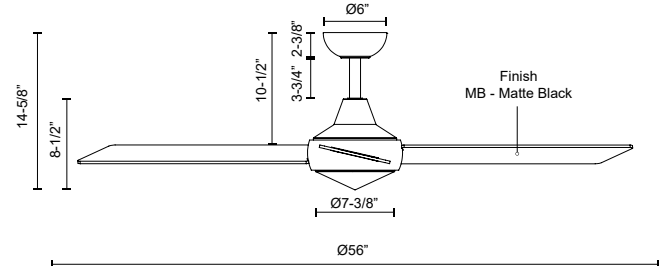

* For custom options, consult factory for details.

* For warranty information, please visit www.kuzcolighting.com/warranty

KUZCO

CANADA: 19054 28TH AVENUE - SURREY, BC V3Z 6M3

USA: 3035 E. LONE MOUNTAIN ROAD - LAS VEGAS, NV 89081

WWW.KUZCOLIGHTING.COM

© 2023 KUZCO LIGHTING. ALL RIGHTS RESERVED.

DESCRIPTION

The Owens Collection is a masterful combination of form and function. With sleek, minimal fan blades and a stunning triangular LED diffuser, this collection is timeless and can match the style of any space. Fan is remote controlled and features six speeds and dimmable LED illumination.

Flip Fan Blade For Mahogany Finish Option

COMMENT