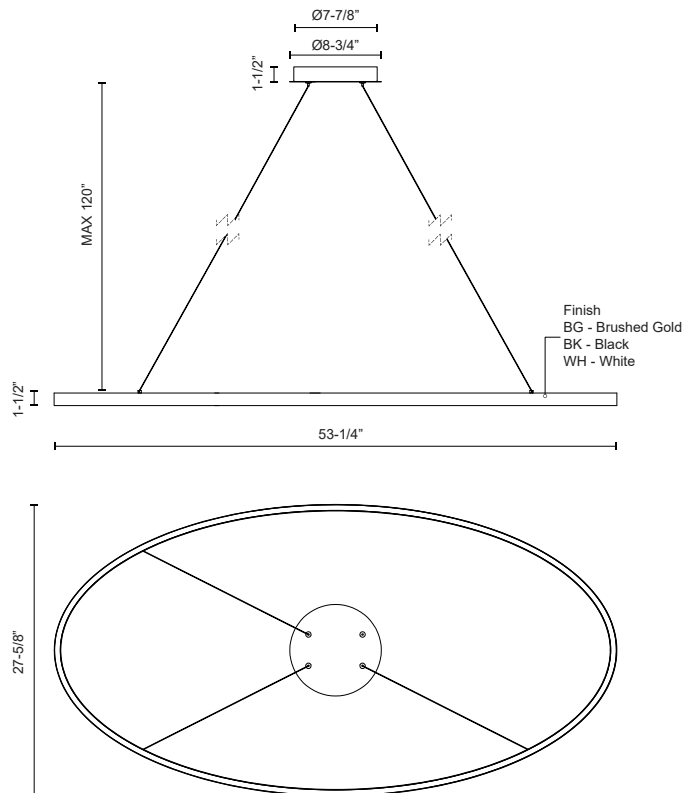

OVALE
LP79153
PENDANTS

PROJECT

LP79153-BG
Brushed Gold

LP79153-WH
White

LP79153-BK
Black

SPECIFICATION DETAILS

Fixture Dimensions	L53-1/4" x W27-5/8" x H1-1/2"
Light Source	LED with DC Driver
Wattage	37W
Total Lumens	2810lm
Delivered Lumens	BG-1280lm*; BK-1280lm*; WH-1720lm*;
Voltage	120V
Color Temperature	3000K
CRI (Ra)	90CRI
Optional Color Temps	2700K - 5000K Available, Minimum Order Quantities Apply
LED Rated Life	50,000 hours
Dimming	100% - 10%, TRIAC or ELV Dimmer (Not Included)
Diffuser Details	White Silicone Diffuser
Adjustable	Yes
Wire Length	120" Max
Wire Type	Black Wire
Minimum Hang Height	18"
Sloped Ceiling Adaptable	Yes
Location	Dry
Illumination Direction	Down
CEC Title 24 JA8	Yes, JA8-2022
Canopy Dimensions	D8-3/4" x H1-1/2"
Material	Aluminum
Paint Finish	BG01; BK02; WH02;

* For custom options, consult factory for details.
* For warranty information, please visit www.kuzcolighting.com/warranty

DESCRIPTION

Ovale: a stunning collection of lighting that redefines modern elegance with its simple yet captivating oval shape. Whether you choose a linear pendant or an exquisite two-tier chandelier, Ovale showcases integrated LED technology, ensuring your space is beautifully illuminated with efficiency and longevity. With three exquisite finishes to choose from – brushed gold, matte black, and matte white – Ovale effortlessly complements your décor, allowing you to create a customized ambiance that exudes timeless sophistication.

- Sleek minimal style for any space
- Brushed Gold, Matte Black, or Matte White finishes
- Integrated LED, no need for bulbs
- Adjustable wire up to 120" in length
- Perfect for kitchens, dining rooms, living rooms, and more