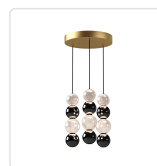

## ONYX MP321803

FIXTURE DIMENSIONS	D14-5/8" x H15-1/8"
LIGHT SOURCE	LED with DC Driver
WATTAGE	28W
TOTAL LUMENS	2100lm
DELIVERED LUMENS	1560lm*
VOLTAGE	120V
COLOR TEMPERATURE	3000K
CRI (RA)	90CRI
DIMMABLE	Yes, TRIAC or ELV Dimmer (Not Included)
DIFFUSER DETAILS	Clear Carved Acrylic
MATERIAL	Aluminum + Steel
WIRE LENGTH	144" Max
MINIMUM HANG HEIGHT	18"
SLOPED CEILING ADAPTABLE	Yes
LOCATION	Dry
CANOPY DIMENSIONS	D13-7/8" x H2"
PAINT FINISH	NB01; PN01;

### AVAILABLE FINISHES:

MP321803NB  
Natural Brass

MP321803PN  
Polished Nickel

\*For complete warranty terms, please visit: [www.aloralighting.com/warranty](http://www.aloralighting.com/warranty)