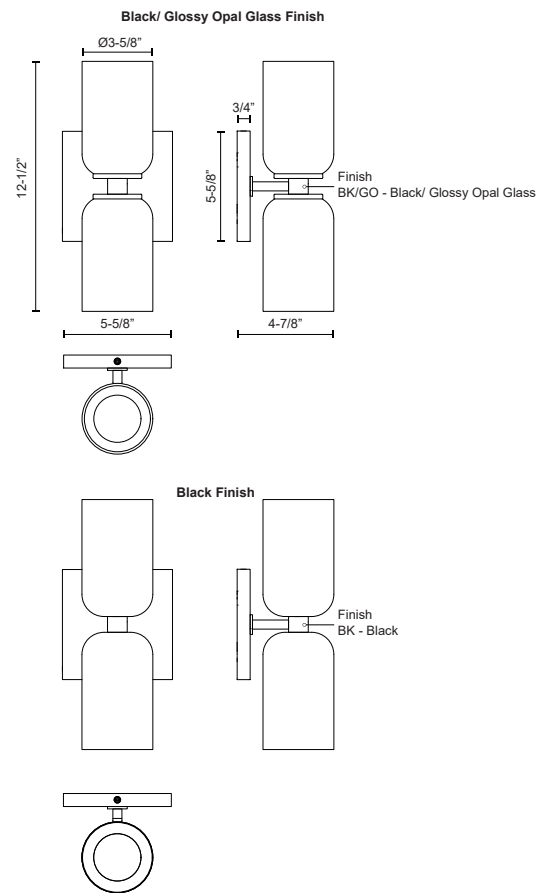

WS57712-BK/GO
Black/Glossy Opal
Glass

WS57712-BK
Black

SPECIFICATION DETAILS

Fixture Dimensions	W3-5/8" x H12-1/2" x E4-7/8"
Height from center	6-1/4"
Lamp Type	Incandescent, A19, Medium Base
Wattage	2 x 40W
Voltage	120V
Shade Details	Steel Shade
Glass Details	Opal Glass
Location	Damp
Bulbs Included	No
Illumination Direction	BK-Up/Down; BK/GO-Omni-directional;
Mounting Style	Wall Mount, All Orientation
Canopy Dimensions	W5-5/8" x H5-5/8" x E3/4"
Material	Steel; Steel + Glass;
Paint Finish	BK02; WH01;

* For custom options, consult factory for details.

* For warranty information, please visit www.kuzcolighting.com/warranty

DESCRIPTION

Meet Nola, where modern design meets accessibility in a stunning array of fixtures. This versatile family boasts a sleek, socket-based design, marrying the elegance of domed metal or Glossy Opal glass cylindrical shades with the allure of exposed bulbs. Nola's simple, timeless shapes effortlessly elevate any space, from a gracefully balanced chandelier to a single, focused downlight. Whether you're looking to make a statement or create an inviting ambiance, Nola offers the perfect blend of style and functionality.

- Simple, classic shape
- Matte Black Finish
- Matte Black Metal or Glossy Opal Glass shades
- Recommended bulb A19, Medium Base

COMMENT