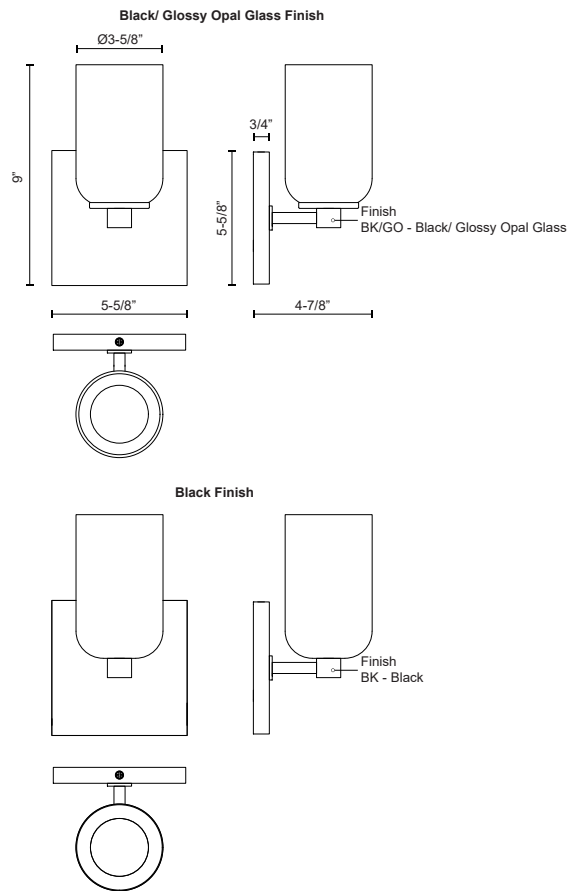

WS57704-BK/GO  
Black/Glossy Opal  
Glass

WS57704-BK  
Black

**SPECIFICATION DETAILS**

<b>Fixture Dimensions</b>	W3-5/8" x H9" x E4-7/8"
<b>Height from center</b>	6-1/4"
<b>Lamp Type</b>	Incandescent, A19, Medium Base
<b>Wattage</b>	1 x 40W
<b>Voltage</b>	120V
<b>Shade Details</b>	Steel Shade
<b>Glass Details</b>	Opal Glass
<b>Location</b>	Damp
<b>Bulbs Included</b>	No
<b>Illumination Direction</b>	BK-Up; BK/GO-Omni-directional;
<b>Mounting Style</b>	Wall Mount, All Orientation
<b>Canopy Dimensions</b>	W5-5/8" x H5-5/8" x E3/4"
<b>Material</b>	Steel; Steel + Glass;
<b>Paint Finish</b>	BK02; WH01;

\* For custom options, consult factory for details.

\* For warranty information, please visit [www.kuzcolighting.com/warranty](http://www.kuzcolighting.com/warranty)

**DESCRIPTION**

Meet Nola, where modern design meets accessibility in a stunning array of fixtures. This versatile family boasts a sleek, socket-based design, marrying the elegance of domed metal or Glossy Opal glass cylindrical shades with the allure of exposed bulbs. Nola's simple, timeless shapes effortlessly elevate any space, from a gracefully balanced chandelier to a single, focused downlight. Whether you're looking to make a statement or create an inviting ambiance, Nola offers the perfect blend of style and functionality.

- Simple, classic shape
- Matte Black Finish
- Matte Black Metal or Glossy Opal Glass shades
- Recommended bulb A19, Medium Base

**COMMENT**