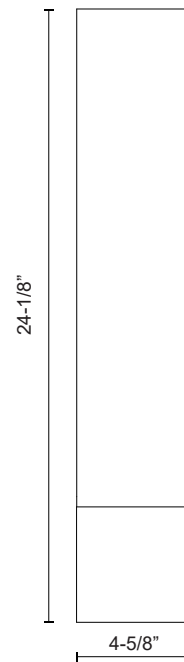

NEVIS EW7924

WALL

PROJECT

EW7924-GH
Graphite

EW7924-GY
Gray

SPECIFICATION DETAILS

Fixture Dimensions	W4-5/8" x H24-1/8" x E5-1/8"
Light Source	AC LED Module
Wattage	15W
Total Lumens	1200lm
Delivered Lumens	765lm*
Voltage	120V
Color Temperature	3000K
CRI (Ra)	90CRI
Optional Color Temps	2700K - 5000K Available, Minimum Order Quantities Apply
LED Rated Life	50,000 hours
Dimming	100% - 10%, ELV Dimmer (Not Included)
Glass Details	Frosted Glass
Location	Wet
Illumination Direction	Backlit
Mounting Style	All Orientation; Wall;
Canopy Dimensions	W4-5/8" x H4-5/8" x E1/2"
Paint Finish	GH01; GY01;

* For custom options, consult factory for details.

* For warranty information, please visit www.kuzcolighting.com/warranty

DESCRIPTION

An 24 inch long aluminum rectangle is bent forward from the bottom, just slightly enough for an unexpected touch of depth with this exterior use wall light. The LED light sources are concealed behind the metal rectangle projecting a glow on the illuminated surface that throws the modern design of the sconce into relief. In graphite or gray powder coat finish.