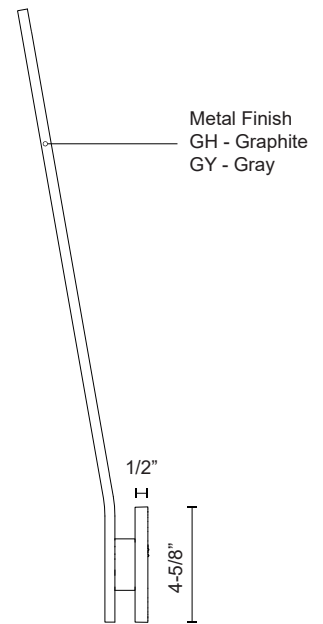

NEVIS EW7924

WALL

PROJECT

EW7924-GH
Graphite

EW7924-GY
Gray

SPECIFICATION DETAILS

Fixture Dimensions	W4-5/8" x H24-1/8" x E5-1/8"
Light Source	AC LED Module
Wattage	15W
Total Lumens	1200lm
Delivered Lumens	765lm*
Voltage	120V
Color Temperature	3000K
CRI (Ra)	90CRI
Optional Color Temps	2700K - 5000K Available, Minimum Order Quantities Apply
LED Rated Life	50,000 hours
Dimming	100% - 10%, ELV Dimmer (Not Included)
Glass Details	Frosted Glass
Location	Wet
Illumination Direction	Backlit
Mounting Style	All Orientation; Wall;
Canopy Dimensions	W4-5/8" x H4-5/8" x E1/2"
Paint Finish	GH01; GY01;

* For custom options, consult factory for details.

* For warranty information, please visit www.kuzcolighting.com/warranty

DESCRIPTION

An 24 inch long aluminum rectangle is bent forward from the bottom, just slightly enough for an unexpected touch of depth with this exterior use wall light. The LED light sources are concealed behind the metal rectangle projecting a glow on the illuminated surface that throws the modern design of the sconce into relief. In graphite or gray powder coat finish.