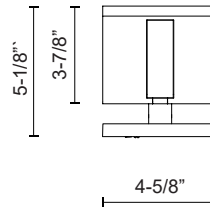

NEVIS EW7924

WALL

PROJECT

EW7924-GH
Graphite

EW7924-GY
Gray

SPECIFICATION DETAILS

Fixture Dimensions	W4-5/8" x H24-1/8" x E5-1/8"
Light Source	AC LED Module
Wattage	15W
Total Lumens	1200lm
Delivered Lumens	765lm*
Voltage	120V
Color Temperature	3000K
CRI (Ra)	90CRI
Optional Color Temps	2700K - 5000K Available, Minimum Order Quantities Apply
LED Rated Life	50,000 hours
Dimming	100% - 10%, ELV Dimmer (Not Included)
Glass Details	Frosted Glass
Location	Wet
Illumination Direction	Backlit
Mounting Style	All Orientation; Wall;
Canopy Dimensions	W4-5/8" x H4-5/8" x E1/2"
Paint Finish	GH01; GY01;

* For custom options, consult factory for details.

* For warranty information, please visit www.kuzcolighting.com/warranty

DESCRIPTION

An 24 inch long aluminum rectangle is bent forward from the bottom, just slightly enough for an unexpected touch of depth with this exterior use wall light. The LED light sources are concealed behind the metal rectangle projecting a glow on the illuminated surface that throws the modern design of the sconce into relief. In graphite or gray powder coat finish.