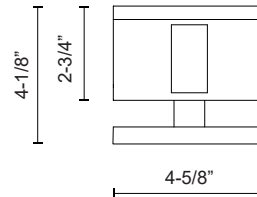

NEVIS EW7918

WALL

PROJECT

EW7918-GH
Graphite

EW7918-GY
Gray

SPECIFICATION DETAILS

Fixture Dimensions	W4-5/8" x H18-1/8" x E4-1/8"
Light Source	AC LED Module
Wattage	16W
Total Lumens	1200lm
Delivered Lumens	611lm*
Voltage	120V
Color Temperature	3000K
CRI (Ra)	90CRI
Optional Color Temps	2700K - 5000K Available, Minimum Order Quantities Apply
LED Rated Life	50,000 hours
Dimming	100% - 10%, ELV Dimmer (Not Included)
Glass Details	Frosted Glass
Location	Wet
Illumination Direction	Backlit
Mounting Style	All Orientation; Wall;
Canopy Dimensions	W4-5/8" x H4-5/8" x E1/2"
Paint Finish	GH01; GY01;

* For custom options, consult factory for details.

* For warranty information, please visit www.kuzcolighting.com/warranty

DESCRIPTION

An 18 inch long aluminum rectangle is bent forward from the bottom, just slightly enough for an unexpected touch of depth with this exterior use wall light. The LED light sources are concealed behind the metal rectangle projecting a glow on the illuminated surface that throws the modern design of the sconce into relief. In graphite or gray powder coat finish.