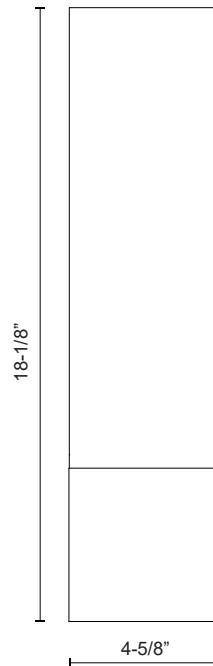

NEVIS EW7918

WALL

PROJECT

EW7918-GH
Graphite

EW7918-GY
Gray

SPECIFICATION DETAILS

Fixture Dimensions	W4-5/8" x H18-1/8" x E4-1/8"
Light Source	AC LED Module
Wattage	16W
Total Lumens	1200lm
Delivered Lumens	611lm*
Voltage	120V
Color Temperature	3000K
CRI (Ra)	90CRI
Optional Color Temps	2700K - 5000K Available, Minimum Order Quantities Apply
LED Rated Life	50,000 hours
Dimming	100% - 10%, ELV Dimmer (Not Included)
Glass Details	Frosted Glass
Location	Wet
Illumination Direction	Backlit
Mounting Style	All Orientation; Wall;
Canopy Dimensions	W4-5/8" x H4-5/8" x E1/2"
Paint Finish	GH01; GY01;

* For custom options, consult factory for details.

* For warranty information, please visit www.kuzcolighting.com/warranty

DESCRIPTION

An 18 inch long aluminum rectangle is bent forward from the bottom, just slightly enough for an unexpected touch of depth with this exterior use wall light. The LED light sources are concealed behind the metal rectangle projecting a glow on the illuminated surface that throws the modern design of the sconce into relief. In graphite or gray powder coat finish.