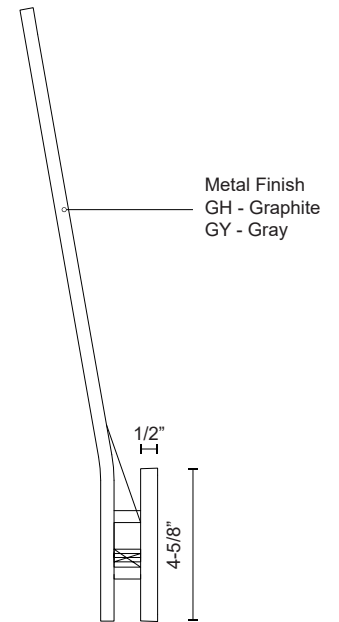

NEVIS EW7918

WALL

PROJECT

EW7918-GH
Graphite

EW7918-GY
Gray

SPECIFICATION DETAILS

Fixture Dimensions	W4-5/8" x H18-1/8" x E4-1/8"
Light Source	AC LED Module
Wattage	16W
Total Lumens	1200lm
Delivered Lumens	611lm*
Voltage	120V
Color Temperature	3000K
CRI (Ra)	90CRI
Optional Color Temps	2700K - 5000K Available, Minimum Order Quantities Apply
LED Rated Life	50,000 hours
Dimming	100% - 10%, ELV Dimmer (Not Included)
Glass Details	Frosted Glass
Location	Wet
Illumination Direction	Backlit
Mounting Style	All Orientation; Wall;
Canopy Dimensions	W4-5/8" x H4-5/8" x E1/2"
Paint Finish	GH01; GY01;

* For custom options, consult factory for details.

* For warranty information, please visit www.kuzcolighting.com/warranty

DESCRIPTION

An 18 inch long aluminum rectangle is bent forward from the bottom, just slightly enough for an unexpected touch of depth with this exterior use wall light. The LED light sources are concealed behind the metal rectangle projecting a glow on the illuminated surface that throws the modern design of the sconce into relief. In graphite or gray powder coat finish.