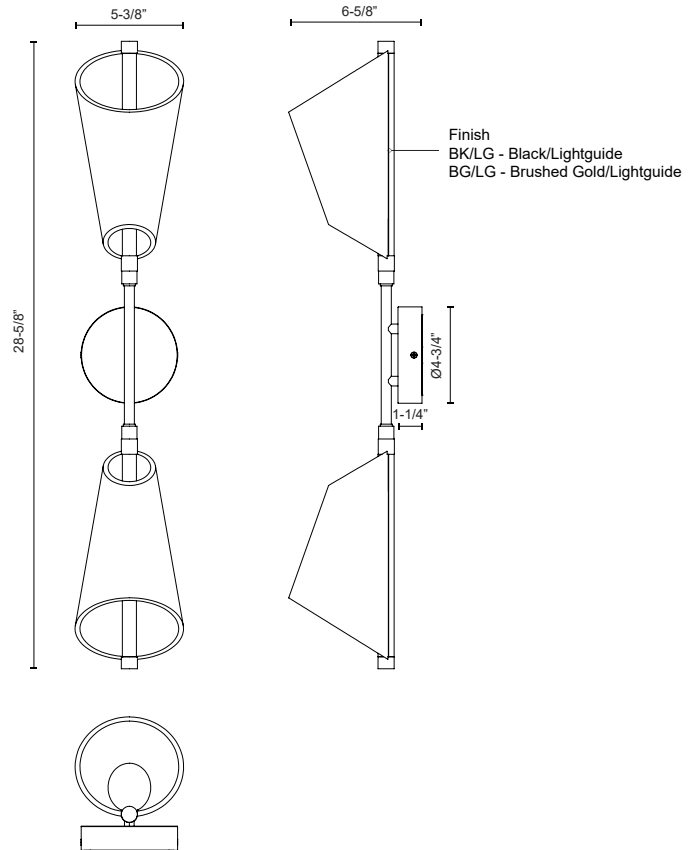

MULBERRY WS62629

WALL

PROJECT

SPECIFICATION DETAILS

Fixture Dimensions	W5-3/8" x H28-5/8" x E6-5/8"
Light Source	LED with DC Driver
Wattage	27W
Total Lumens	2240lm
Delivered Lumens	BG/LG-1121lm; BK/LG-1200lm;
Voltage	120V
Color Temperature	3000K
CRI (Ra)	90CRI
Optional Color Temps	2700K - 5000K Available, Minimum Order Quantities Apply
LED Rated Life	50,000 hours
Dimming	100% - 10%, TRIAC or ELV Dimmer (Not Included)
Diffuser Details	Acrylic diffuser
Shade Details	Clear Acrylic Light Guide Shade
Location	Dry
Mounting Style	All Orientation; Wall;
CEC Title 24 JA8	Yes, JA8-2022
Canopy Dimensions	D4-3/4" x E1-1/4"
Paint Finish	BG01; BK02;

* For custom options, consult factory for details.

* For warranty information, please visit www.kuzcolighting.com/warranty

DESCRIPTION

Classic shapes take new form in the stunning new Mulberry collection. Minimal, modern forged bodies and striking edge lit shades make up this one-of-a-kind collection. Each shade of the Mulberry is crafted with clear etched acrylic, creating the modern glow seen throughout the pieces of this collection. Available in both Brushed Gold or Matte Black accents.

KUZCO

CANADA: 19054 28TH AVENUE - SURREY, BC V3Z 6M3

USA: 3035 E. LONE MOUNTAIN ROAD - LAS VEGAS, NV 89081

WWW.KUZCOLIGHTING.COM

© 2022 KUZCO LIGHTING. ALL RIGHTS RESERVED.

COMMENT