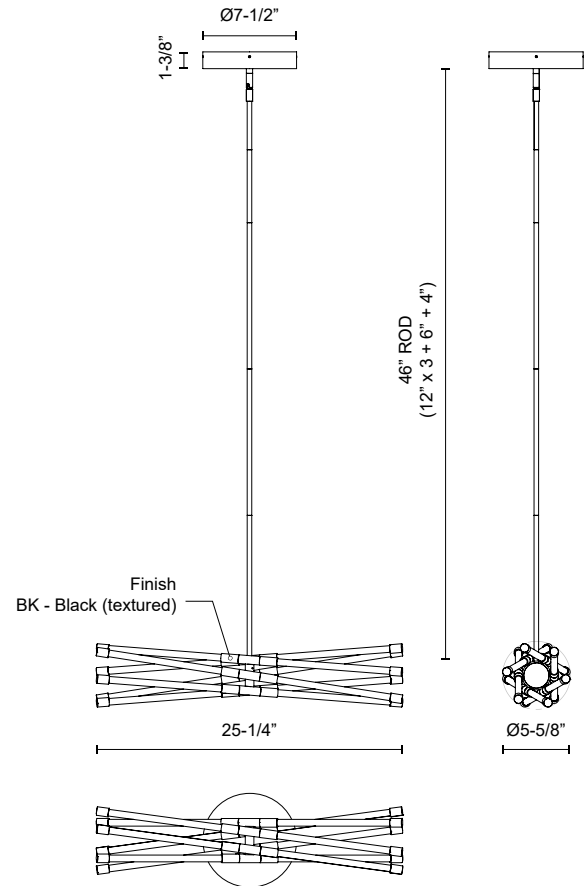

MOTIF LP74626

PENDANTS

PROJECT

SPECIFICATION DETAILS

Fixture Dimensions	L25-1/4" x D5-5/8"
Light Source	LED with DC Driver
Wattage	55W
Total Lumens	6090lm
Delivered Lumens	5645lm
Voltage	120V
Color Temperature	2700K
CRI (Ra)	90CRI
Optional Color Temps	2700K - 5000K Available, Minimum Order Quantities Apply
LED Rated Life	50,000 hours
Dimming	100% - 10%, TRIAC or ELV Dimmer (Not Included)
Glass Details	Clear Glass
Adjustable	Yes
Rod Length	46" Max (3x12" + 1x6" + 1x4")
Wire Length	60"
Minimum Hang Height	12"
Sloped Ceiling Adaptable	Yes, Up to 45 Degrees
Location	Dry
Canopy Dimensions	D7-1/2" x H1-3/8"
Finish Option(s)	Black
Paint Finish	BK02

* For custom options, consult factory for details.

* For warranty information, please visit www.kuzcolighting.com/warranty

DESCRIPTION

The Motif Collection is inspired by the multitude of configurations in which it can create. Each fixture is comprised of thin lines of light in a refractive cylinder, creating both clean lines and modern elegance. This collection features the latest in modern LED filament technology, creating a warm glow of light throughout each fixture that is both vintage and modern at once.

KUZCO

CANADA: 19054 28TH AVENUE - SURREY, BC V3Z 6M3

USA: 3035 E. LONE MOUNTAIN ROAD - LAS VEGAS, NV 89081

WWW.KUZCOLIGHTING.COM

© 2021 KUZCO LIGHTING. ALL RIGHTS RESERVED.

COMMENT