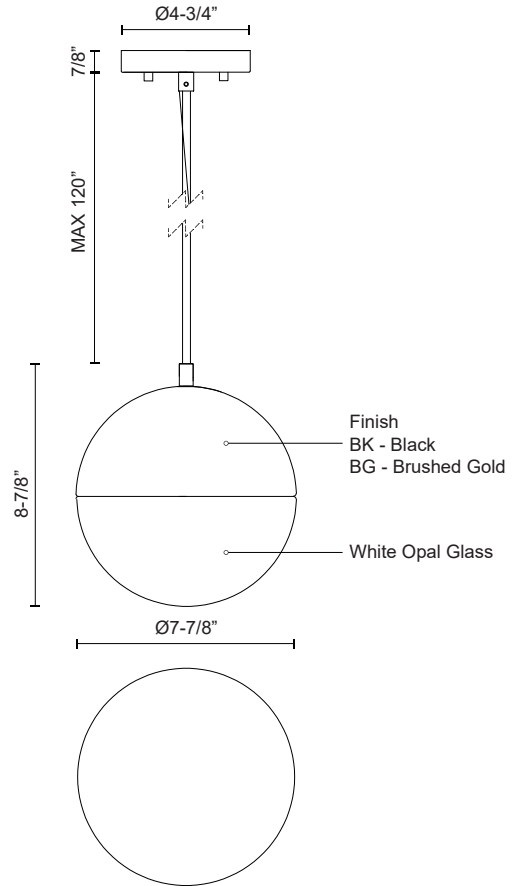

MONAE PD11708

PENDANTS

PROJECT

PD11708-BG
Brushed Gold

PD11708-BK
Black

SPECIFICATION DETAILS

Fixture Dimensions	D7-7/8" x H8-7/8"
Light Source	AC LED Module
Wattage	17W
Total Lumens	1200lm
Delivered Lumens	BG-680lm*; BK-660lm;
Voltage	120V
Color Temperature	3000K
CRI (Ra)	90CRI
Optional Color Temps	2700K - 5000K Available, Minimum Order Quantities Apply
LED Rated Life	50,000 hours
Dimming	100% - 10%, ELV Dimmer (Not Included)
Glass Details	Opal Glass
Adjustable	Yes
Wire Length	120" Max
Wire Type	Black Braided Cord
Minimum Hang Height	12"
Location	Dry
Energy Star Certified	BK - Energy Star Compliant
Canopy Dimensions	D4-3/4" x H7/8"
Sloped Ceiling Adaptable	Yes
CEC Title 24 JA8	Yes, JA8-2022
Paint Finish	BG01; BK02;

* For custom options, consult factory for details.

* For warranty information, please visit www.kuzcolighting.com/warranty

DESCRIPTION

One of our best-selling designs is the retro-style Monae Collection. These decadent orb-shaped lamps are available in a striking black or dazzling brushed gold finish that plays well with modern and retro décor. Available in three different-sized pendants with 120" cables.