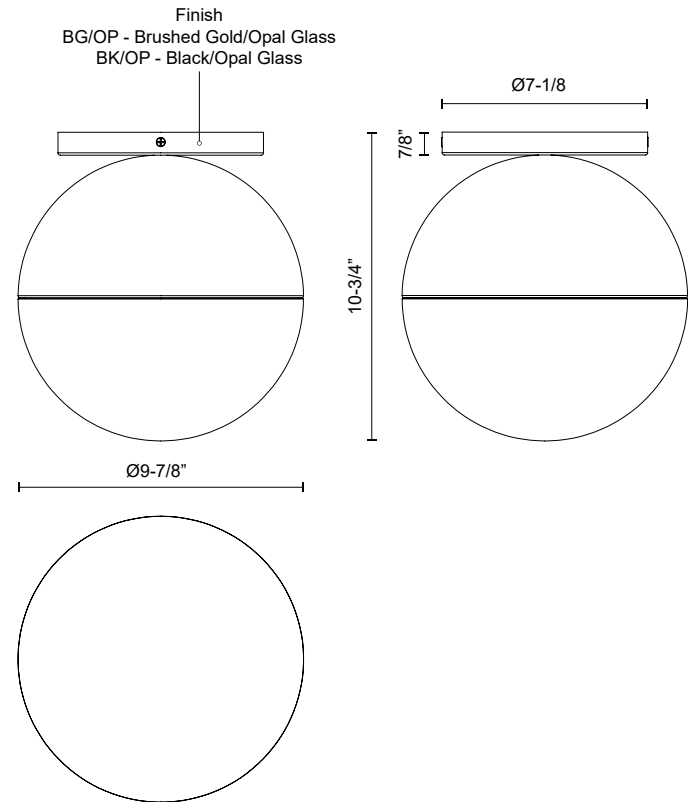

MONAE
FM58310
FLUSH MOUNT

PROJECT

SPECIFICATION DETAILS

Fixture Dimensions	D9-7/8" x H10-3/4"
Lamp Type	Incandescent, A19, Medium Base
Wattage	1 x 60W
Voltage	120V
Glass Details	Opal Glass
Location	Dry
Bulbs Included	No
Illumination Direction	Down
Canopy Dimensions	D7-1/8" x H7/8"
Paint Finish	BG01; BK02;

* For custom options, consult factory for details.
* For warranty information, please visit www.kuzcolighting.com/warranty

DESCRIPTION

One of our best-selling designs is the retro-style Monae Collection. These decadent orb-shaped lamps are available in a striking black or dazzling brushed gold finish that plays well with modern and retro décor. Available in three different-sized pendants with 120" cables or a luxurious flush mount option.

KUZCO

CANADA: 19054 28TH AVENUE - SURREY, BC V3Z 6M3
USA: 3035 E. LONE MOUNTAIN ROAD - LAS VEGAS, NV 89081

WWW.KUZCOLIGHTING.COM

© 2023 KUZCO LIGHTING. ALL RIGHTS RESERVED.

COMMENT