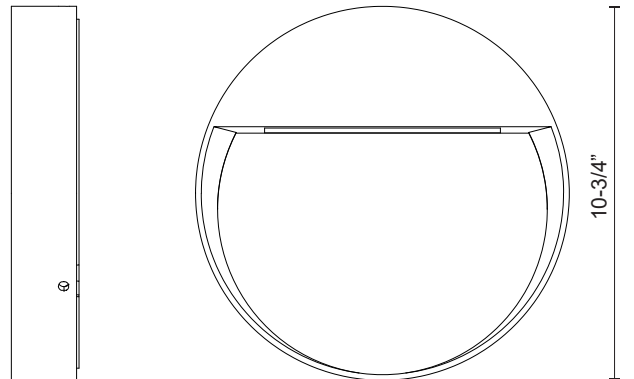

MESA
EW71211

WALL

PROJECT

EW71211-BK
Black

EW71211-GY
Gray

DESCRIPTION

This family of exterior wall-mounted fixtures is available in a variety of geometric forms: circle, square, and two different rectilinear configurations. Light is directed downward from a recess, and the incline allows the glow to radiate gradually. Vanishingly thin and ideal for egress, courtesy, and grace lighting. Optional stone inlays offer additional opportunities for customizing to complement different wall surfaces.

SPECIFICATION DETAILS

* For custom options, consult factory for details.

Fixture Dimensions	D10-3/4" x E1"
Light Source	AC LED Module
Wattage	30W
Total Lumens	2400lm
Delivered Lumens	BK-809lm
Voltage	120V
Color Temperature	3000K
CRI (Ra)	90CRI
Optional Color Temps	2700K - 5000K Available, Minimum Order Quantities Apply
LED Rated Life	50,000 hours
Dimming	100% - 10%, ELV Dimmer (Not Included)
Glass Details	Clear Glass
ADA Compliant	Yes
Compliance	ADA
Location	Wet
Warranty	5 Years