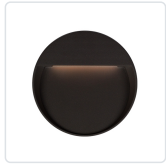

MESA
EW71211

WALL

PROJECT

EW71211-BK
Black

EW71211-GY
Gray

DESCRIPTION

This family of exterior wall-mounted fixtures is available in a variety of geometric forms: circle, square, and two different rectilinear configurations. Light is directed downward from a recess, and the incline allows the glow to radiate gradually. Vanishingly thin and ideal for egress, courtesy, and grace lighting. Optional stone inlays offer additional opportunities for customizing to complement different wall surfaces.

SPECIFICATION DETAILS

* For custom options, consult factory for details.

Fixture Dimensions	D10-3/4" x E1"
Light Source	AC LED Module
Wattage	30W
Total Lumens	2400lm
Delivered Lumens	BK-809lm
Voltage	120V
Color Temperature	3000K
CRI (Ra)	90CRI
Optional Color Temps	2700K - 5000K Available, Minimum Order Quantities Apply
LED Rated Life	50,000 hours
Dimming	100% - 10%, ELV Dimmer (Not Included)
Glass Details	Clear Glass
ADA Compliant	Yes
Compliance	ADA
Location	Wet
Warranty	5 Years