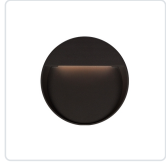

MESA
EW71209

WALL

PROJECT

EW71209-BK
Black

EW71209-GY
Gray

DESCRIPTION

This family of exterior wall-mounted fixtures is available in a variety of geometric forms: circle, square, and two different rectilinear configurations. Light is directed downward from a recess, and the incline allows the glow to radiate gradually. Vanishingly thin and ideal for egress, courtesy, and grace lighting. Optional stone inlays offer additional opportunities for customizing to complement different wall surfaces.

SPECIFICATION DETAILS

* For custom options, consult factory for details.

Fixture Dimensions	D8-3/4" x E1"
Light Source	AC LED Module
Wattage	23W
Total Lumens	1600lm
Delivered Lumens	BK-633lm; GY-791lm;
Voltage	120V
Color Temperature	3000K
CRI (Ra)	90CRI
Optional Color Temps	2700K - 5000K Available, Minimum Order Quantities Apply
LED Rated Life	50,000 hours
Dimming	100% - 10%, ELV Dimmer (Not Included)
Glass Details	Clear Glass
ADA Compliant	Yes
Compliance	ADA
Location	Wet
Warranty	5 Years

Metal Finish
BK - Black
GY - Gray

KUZCO

19054 28TH AVENUE
SURREY - BC V3Z 6M3
CANADA

WWW.KUZCOLIGHTING.COM

COMMENT