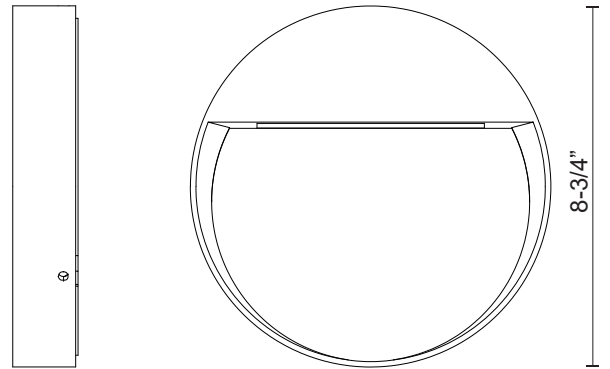

MESA
EW71209

WALL

PROJECT

DESCRIPTION

This family of exterior wall-mounted fixtures is available in a variety of geometric forms: circle, square, and two different rectilinear configurations. Light is directed downward from a recess, and the incline allows the glow to radiate gradually. Vanishingly thin and ideal for egress, courtesy, and grace lighting. Optional stone inlays offer additional opportunities for customizing to complement different wall surfaces.

SPECIFICATION DETAILS

* For custom options, consult factory for details.

Fixture Dimensions	D8-3/4" x E1"
Light Source	AC LED Module
Wattage	23W
Total Lumens	1600lm
Delivered Lumens	BK-633lm; GY-791lm;
Voltage	120V
Color Temperature	3000K
CRI (Ra)	90CRI
Optional Color Temps	2700K - 5000K Available, Minimum Order Quantities Apply
LED Rated Life	50,000 hours
Dimming	100% - 10%, ELV Dimmer (Not Included)
Glass Details	Clear Glass
ADA Compliant	Yes
Compliance	ADA
Location	Wet
Warranty	5 Years

Metal Finish
BK - Black
GY - Gray

KUZCO

19054 28TH AVENUE
SURREY - BC V3Z 6M3
CANADA

WWW.KUZCOLIGHTING.COM

COMMENT