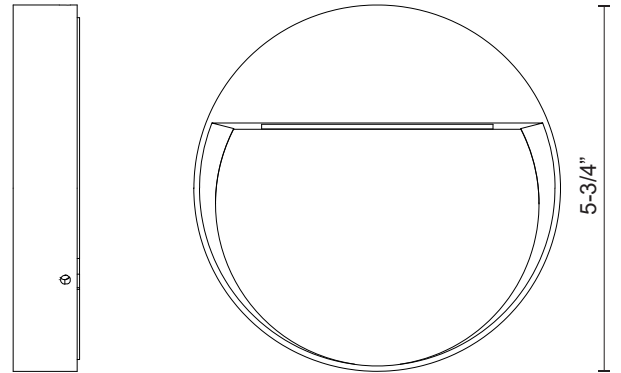

MESA
EW71205

WALL

PROJECT

DESCRIPTION

This family of exterior wall-mounted fixtures is available in a variety of geometric forms: circle, square, and two different rectilinear configurations. Light is directed downward from a recess, and the incline allows the glow to radiate gradually. Vanishingly thin and ideal for egress, courtesy, and grace lighting. Optional stone inlays offer additional opportunities for customizing to complement different wall surfaces.

SPECIFICATION DETAILS

* For custom options, consult factory for details.

Fixture Dimensions	D5-3/4" x E1"
Light Source	AC LED Module
Wattage	11W
Total Lumens	800lm
Delivered Lumens	BK-273lm; GY-341lm;
Voltage	120V
Color Temperature	3000K
CRI (Ra)	90CRI
Optional Color Temps	2700K - 5000K Available, Minimum Order Quantities Apply
LED Rated Life	50,000 hours
Dimming	100% - 10%, ELV Dimmer (Not Included)
Glass Details	Clear Glass
ADA Compliant	Yes
Compliance	ADA
Location	Wet
Warranty	5 Years

Metal Finish
BK - Black
GY - Gray

KUZCO

19054 28TH AVENUE
SURREY - BC V3Z 6M3
CANADA

WWW.KUZCOLIGHTING.COM

COMMENT