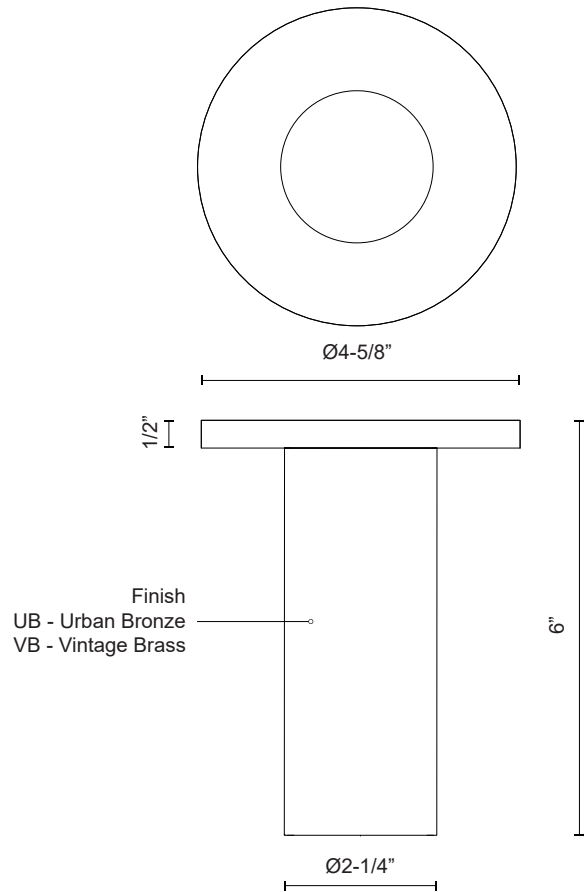

MASON
SF90406
SEMI FLUSH

PROJECT

SPECIFICATION DETAILS

Fixture Dimensions	D2-1/4" x H6"
Light Source	LED with DC Driver
Wattage	7W
Total Lumens	450lm
Delivered Lumens	375lm*
Voltage	120V
Color Temperature	3000K
CRI (Ra)	90CRI
Optional Color Temps	2700K - 5000K Available, Minimum Order Quantities Apply
LED Rated Life	50,000 hours
Dimming	100% - 10%, TRIAC or ELV Dimmer (Not Included)
Diffuser Details	Clear Acrylic TIR Optics
Shade Details	Aluminum Baffle
Location	Dry
Illumination Direction	Down
Canopy Dimensions	D4-5/8" x H1/2"
Material	Aluminum + Steel
Paint Finish	UB01; VB01;

* For custom options, consult factory for details.

* For warranty information, please visit www.kuzcolighting.com/warranty

DESCRIPTION

Experience the timeless allure of our Mason lighting family, where each design reimagines the classic cylinder silhouette in captivating ways. Each Mason design is equipped with integrated LED technology and brings a touch of sophistication to your space. With exciting finishes in urban bronze or vintage brass, Mason adds a touch of luxury to modern style.

- Luxury painted finishes
- Timeless, simple style
- Integrated LED, no need for bulbs
- Perfect for living rooms, kitchens, dining rooms, and more

KUZCO

CANADA: 19054 28TH AVENUE - SURREY, BC V3Z 6M3
USA: 3035 E. LONE MOUNTAIN ROAD - LAS VEGAS, NV 89081

WWW.KUZCOLIGHTING.COM

© 2024 KUZCO LIGHTING. ALL RIGHTS RESERVED.

COMMENT