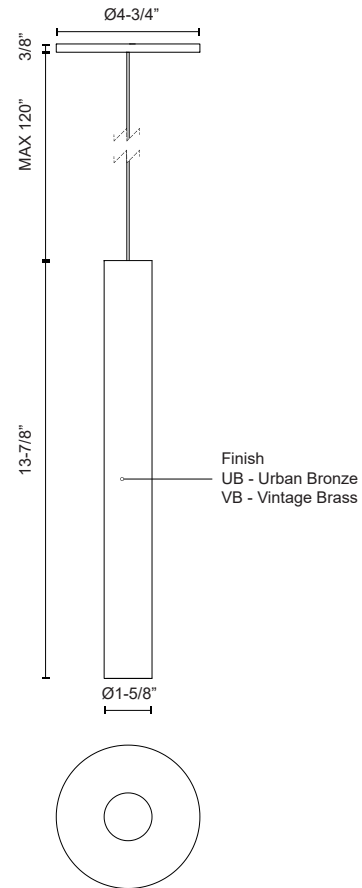

SPECIFICATION DETAILS

Fixture Dimensions	D1-5/8" x H13-7/8"
Light Source	LED with DC Driver
Wattage	8W
Total Lumens	510lm
Delivered Lumens	420lm*
Voltage	120V
Color Temperature	3000K
CRI (Ra)	90CRI
Optional Color Temps	2700K - 5000K Available, Minimum Order Quantities Apply
LED Rated Life	50,000 hours
Dimming	100% - 10%, TRIAC or ELV Dimmer (Not Included)
Diffuser Details	Clear Acrylic TIR Optics
Shade Details	Aluminum Baffle
Adjustable	Yes
Wire Length	120" Max
Wire Type	Black Wire
Minimum Hang Height	16"
Sloped Ceiling Adaptable	Yes
Location	Dry
Illumination Direction	Down
CEC Title 24 JA8	Yes, JA8-2022
Canopy Dimensions	D4-3/4" x H3/8"
Material	Aluminum + Steel
Paint Finish	UB01; VB01;

* For custom options, consult factory for details.

* For warranty information, please visit www.kuzcolighting.com/warranty

DESCRIPTION

Experience the timeless allure of our Mason lighting family, where each design reimagines the classic cylinder silhouette in captivating ways. Each Mason design is equipped with integrated LED technology and brings a touch of sophistication to your space. With exciting finishes in urban bronze or vintage brass, Mason adds a touch of luxury to modern style.

- Luxury painted finishes
- Timeless, simple style
- Integrated LED, no need for bulbs
- Adjustable wire up to 120" length
- Perfect for living rooms, kitchens, dining rooms, and more

COMMENT