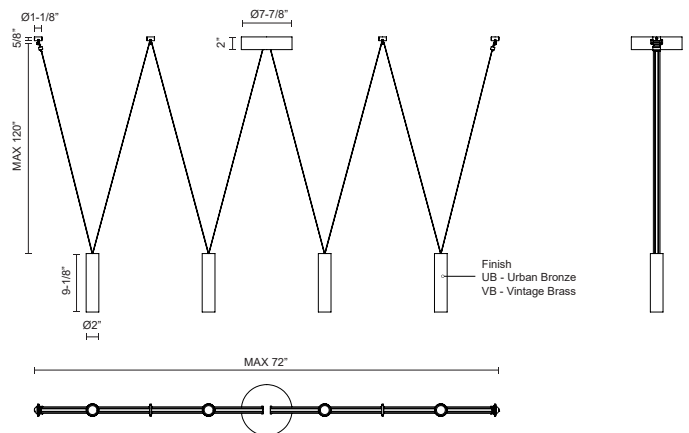

SPECIFICATION DETAILS

Fixture Dimensions	D2" x H9-1/8" x L72" Max
Light Source	LED with DC Driver
Wattage	42W
Total Lumens	2720lm
Delivered Lumens	UB-1870lm*; VB-1920lm*;
Voltage	120V
Color Temperature	3000K
CRI (Ra)	90CRI
Optional Color Temps	2700K - 5000K Available, Minimum Order Quantities Apply
LED Rated Life	50,000 hours
Dimming	100% - 10%, TRIAC or ELV Dimmer (Not Included)
Glass Details	Glass Diffuser
Adjustable	Yes
Wire Length	120" Strap
Wire Type	Black Strap
Minimum Hang Height	16"
Sloped Ceiling Adaptable	Yes, Up to 45 Degrees (Along Strap)
Location	Dry
Illumination Direction	Down
Canopy Dimensions	D7-7/8" x H2"
Material	Aluminum + Steel
Paint Finish	UB01; VB01;

* For custom options, consult factory for details.

* For warranty information, please visit www.kuzcolighting.com/warranty

DESCRIPTION

Experience the timeless allure of our Mason lighting family, where each design reimagines the classic cylinder silhouette in captivating ways. Each Mason design is equipped with integrated LED technology and brings a touch of sophistication to your space. With exciting finishes in urban bronze or vintage brass, Mason adds a touch of luxury to modern style.

- Luxury painted finishes
- Timeless, simple style
- Integrated LED, no need for bulbs
- Perfect for living rooms, kitchens, dining rooms, and more
- Electrical strap technology gives a unique and modern look

KUZCO

CANADA: 19054 28TH AVENUE - SURREY, BC V3Z 6M3
USA: 3035 E. LONE MOUNTAIN ROAD - LAS VEGAS, NV 89081

WWW.KUZCOLIGHTING.COM

© 2024 KUZCO LIGHTING. ALL RIGHTS RESERVED.

COMMENT