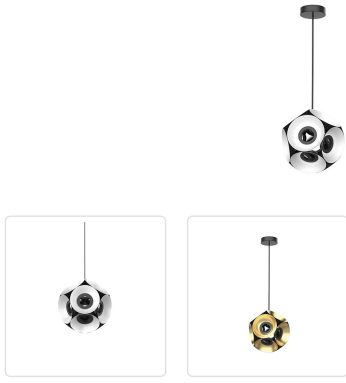

**MAGELLAN
CH51224
CHANDELIERS**

PROJECT

CH51224-BK/WH
Black/White

CH51224-BK/GD
Black/Gold

SPECIFICATION DETAILS

Fixture Dimensions	D23-1/8" x H23"
Light Source	LED with DC Driver
Wattage	95W
Total Lumens	8075lm
Delivered Lumens	BK/WH-2124lm
Voltage	120V
Color Temperature	3000K
CRI (Ra)	90CRI
Optional Color Temps	2700K - 5000K Available, Minimum Order Quantities Apply
LED Rated Life	50,000 hours
Dimming	100% - 10%, TRIAC or ELV Dimmer (Not Included)
Shade Details	Spun Aluminum Shade
Adjustable	Yes
Rod Length	46" Max (3x12" + 1x6" + 1x4")
Wire Length	60"
Minimum Hang Height	28"
Sloped Ceiling Adaptable	Yes, Up to 45 Degrees
Location	Dry
Canopy Dimensions	D9-1/2" x H2-1/4"

* For custom options, consult factory for details.

* For warranty information, please visit www.kuzcolighting.com/warranty

DESCRIPTION

Large-scale statement piece, multiple spun-aluminum shades clad a hollow core. Fine textured dark exterior and white or gold reflector finish