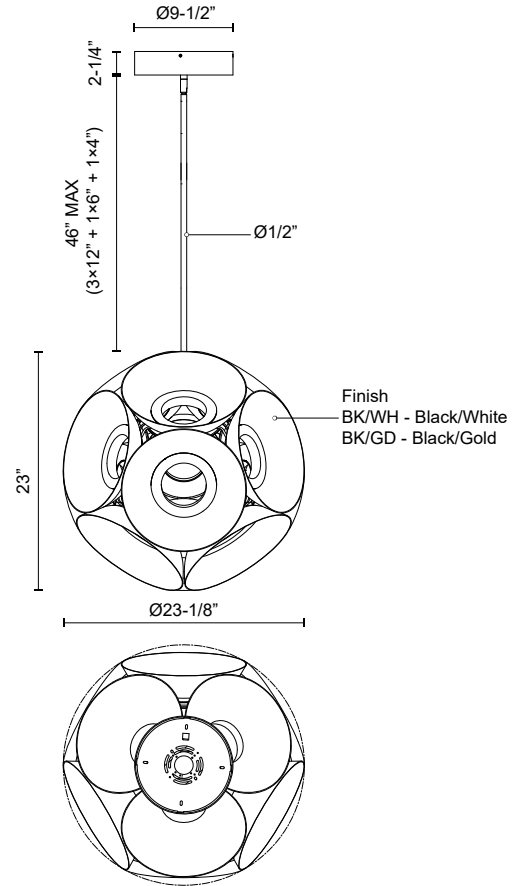

**MAGELLAN
CH51224
CHANDELIERS**

PROJECT

CH51224-BK/WH
Black/White

CH51224-BK/GD
Black/Gold

SPECIFICATION DETAILS

Fixture Dimensions	D23-1/8" x H23"
Light Source	LED with DC Driver
Wattage	95W
Total Lumens	8075lm
Delivered Lumens	BK/WH-2124lm
Voltage	120V
Color Temperature	3000K
CRI (Ra)	90CRI
Optional Color Temps	2700K - 5000K Available, Minimum Order Quantities Apply
LED Rated Life	50,000 hours
Dimming	100% - 10%, TRIAC or ELV Dimmer (Not Included)
Shade Details	Spun Aluminum Shade
Adjustable	Yes
Rod Length	46" Max (3x12" + 1x6" + 1x4")
Wire Length	60"
Minimum Hang Height	28"
Sloped Ceiling Adaptable	Yes, Up to 45 Degrees
Location	Dry
Canopy Dimensions	D9-1/2" x H2-1/4"

* For custom options, consult factory for details.

* For warranty information, please visit www.kuzcolighting.com/warranty

DESCRIPTION

Large-scale statement piece, multiple spun-aluminum shades clad a hollow core. Fine textured dark exterior and white or gold reflector finish