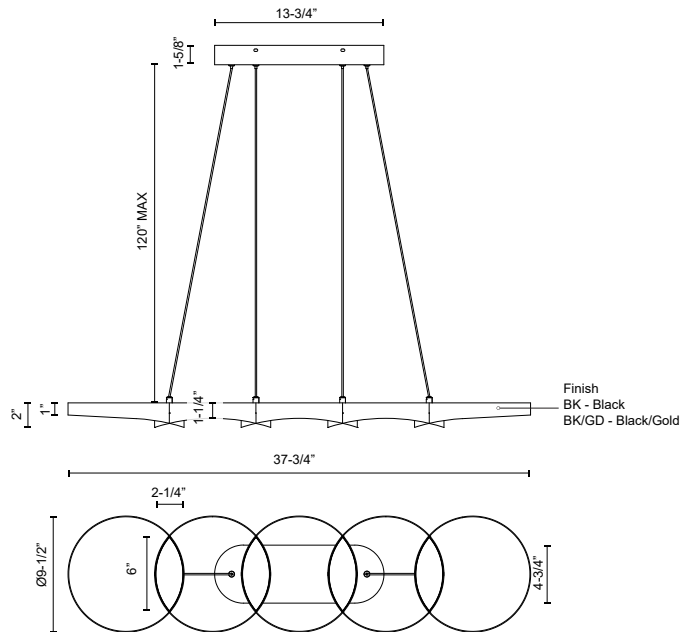

MAESTRO LP90838

PENDANTS

PROJECT

SPECIFICATION DETAILS

Fixture Dimensions	L37-3/4" x W9-1/2" x H2"
Light Source	LED with DC Driver
Wattage	35W
Total Lumens	2975lm
Delivered Lumens	BK/GD - 965lm*
Voltage	120V
Color Temperature	3000K
CRI (Ra)	90CRI
Optional Color Temps	2700K - 5000K Available, Minimum Order Quantities Apply
LED Rated Life	50,000 hours
Dimming	100% - 10%, TRIAC or ELV Dimmer (Not Included)
Diffuser Details	Frosted PC Diffuser
Adjustable	Yes
Wire Length	120" Max
Wire Type	Black Coaxial Wire
Minimum Hang Height	14"
Sloped Ceiling Adaptable	Yes
Location	Dry
Illumination Direction	Downlight
CEC Title 24 JA8	Yes, JA8-2022
Canopy Dimensions	L13-3/4"x W4-3/4 x H1-5/8"
Paint Finish	BK02; GD01;

* For custom options, consult factory for details.

* For warranty information, please visit www.kuzcolighting.com/warranty

DESCRIPTION

The Maestro Collection directs light and geometry in new and innovative ways. Metal rings twirl and synchronize harmoniously to create jewel-like illumination where the rings meet. Every angle of the Maestro collection is a new surprise as you stand profile, below, or above. Soft, fluid curves meet solid modern geometry in this standing-ovation worthy collection.

KUZCO

CANADA: 19054 28TH AVENUE - SURREY, BC V3Z 6M3

USA: 3035 E. LONE MOUNTAIN ROAD - LAS VEGAS, NV 89081

WWW.KUZCOLIGHTING.COM

© 2021 KUZCO LIGHTING. ALL RIGHTS RESERVED.

COMMENT