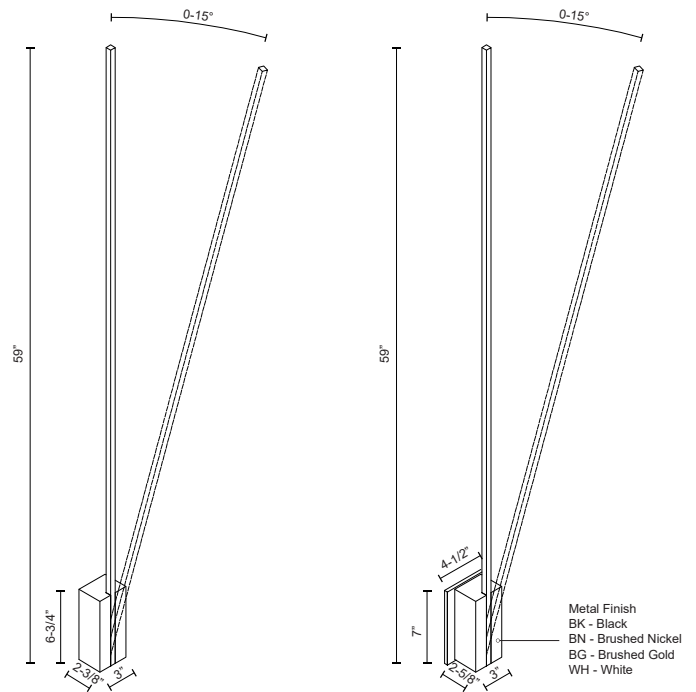

LEVER WS13760

WALL

PROJECT

WS13760-BN
Brushed Nickel

WS13760-BG
Brushed Gold

WS13760-BK
Black

WS13760-WH
White

SPECIFICATION DETAILS

Fixture Dimensions	W4-1/2" x H59" x E2-5/8"
Light Source	LED with DC Driver
Wattage	22W
Total Lumens	1890lm
Delivered Lumens	BK-539lm; BN-906lm; WH-1073lm;
Voltage	120V
Color Temperature	3000K
CRI (Ra)	90CRI
Optional Color Temps	2700K - 5000K Available, Minimum Order Quantities Apply
LED Rated Life	50,000 hours
Dimming	100% - 10%, TRIAC or ELV Dimmer (Not Included)
Diffuser Details	White Acrylic Diffuser
Location	Dry
Illumination Direction	Backlit
Mounting Style	Up Only; Wall;
Energy Star Certified	Energy Star Compliant - BK, BN, WH
Canopy Dimensions	W4-1/2"x H7"x E3/8"
CEC Title 24 JA8	Yes, JA8-2022
Paint Finish	BG01; BK02; BN02; WH02;

* For custom options, consult factory for details.

* For warranty information, please visit www.kuzcolighting.com/warranty

DESCRIPTION

An elongated illuminated line cantilevers up and outward from the precision machined rectilinear wall mount. Oversized to dramatic effect the substantial length of the LEVER arm is juxtaposed by the fine diminutive scale of the square profile. The design of the housing indicates the function, the angle of linear repose may be adjusted by the user while also modifying the spread of light.