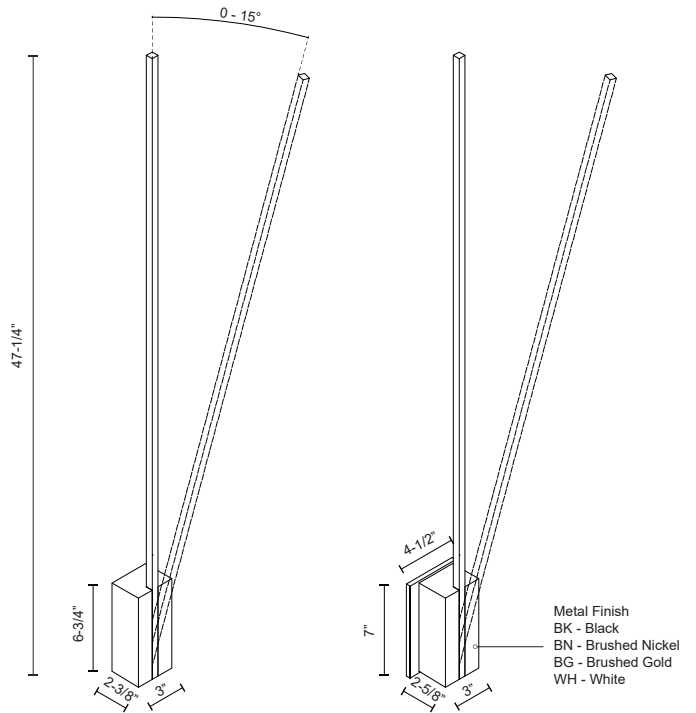

LEVER WS13748

WALL

PROJECT

WS13748-BG
Brushed Gold

WS13748-BN
Brushed Nickel

WS13748-BK
Black

WS13748-WH
White

SPECIFICATION DETAILS

Fixture Dimensions	W4-1/2" x H47-1/4" x E2-5/8"
Light Source	LED with DC Driver
Wattage	15W
Total Lumens	1575lm
Delivered Lumens	BK-523lm; BN-878lm; WH-1040lm;
Voltage	120V
Color Temperature	3000K
CRI (Ra)	90CRI
Optional Color Temps	2700K - 5000K Available, Minimum Order Quantities Apply
LED Rated Life	50,000 hours
Dimming	100% - 10%, TRIAC or ELV Dimmer (Not Included)
Diffuser Details	White Acrylic Diffuser
Location	Dry
Illumination Direction	Backlit
Mounting Style	Up Only; Wall;
Canopy Dimensions	W4-1/2" x H7" x E3/8"
CEC Title 24 JA8	Yes, JA8-2022
Paint Finish	BG01; BK02; BN02; WH02;

* For custom options, consult factory for details.

* For warranty information, please visit www.kuzcolighting.com/warranty

DESCRIPTION

An elongated illuminated line cantilevers up and outward from the precision machined rectilinear wall mount. Oversized to dramatic effect the substantial length of the LEVER arm is juxtaposed by the fine diminutive scale of the square profile. The design of the housing indicates the function, the angle of linear repose may be adjusted by the user while also modifying the spread of light.