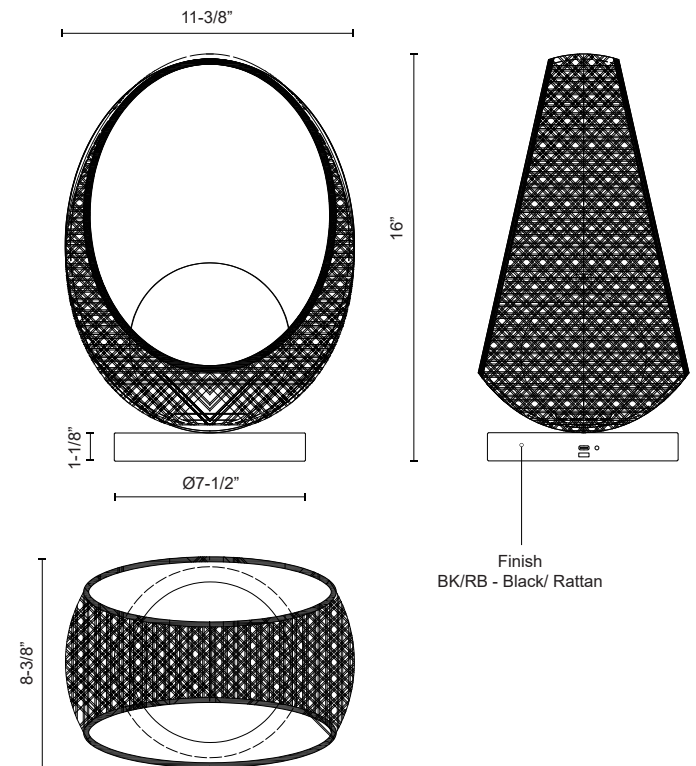

SPECIFICATION DETAILS

Fixture Dimensions	L11-3/8" x W8-3/8" x H16"
Light Source	LED
Wattage	5W
Total Lumens	380lm
Delivered Lumens	225lm*
Voltage	LI-Battery
Color Temperature	3000K
CRI (Ra)	90CRI
Optional Color Temps	2700K - 5000K Available, Minimum Order Quantities Apply
LED Rated Life	50,000 hours
Dimming	3-Step Touch Dimmer
Shade Details	Rattan Shade
Glass Details	Opal Glass
Wire Type	Black Charger with Wire
Location	Damp
Illumination Direction	Omni-directional
Base Dimensions	D7-1/2" x H1-1/8"
Material	Steel + Rattan
Paint Finish	BK01

* For custom options, consult factory for details.
* For warranty information, please visit www.kuzcolighting.com/warranty

DESCRIPTION

Named for Hawaiian entertaining spaces, the Lanai collection embodies relaxed modern spaces with ease. Crafted from natural rattan and finished with modern opal glass globes, this collection stands out when placed on covered patios or indoor dining or kitchen spaces. Metal is finished in our signature Matte Black.

- Textural rattan caning shades
- Matte Opal Glass globes
- Integrated LED technology, no bulbs required
- Perfect for outdoor covered patios and indoor spaces
- Rechargeable, portable lamp with 120V charging accessories included

COMMENT