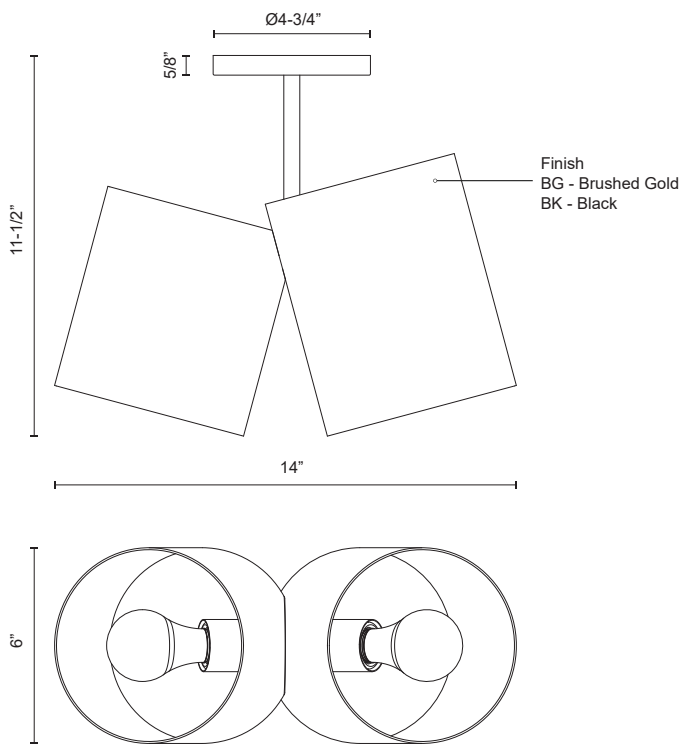

SF58814-BK  
 Black

SF58814-BG  
 Brushed Gold

**SPECIFICATION DETAILS**

<b>Fixture Dimensions</b>	L14" x W6" x H11-1/2"
<b>Lamp Type</b>	Incandescent, A19, Medium Base
<b>Wattage</b>	2 x 60W
<b>Voltage</b>	120V
<b>Shade Details</b>	Steel Shade
<b>Location</b>	Dry
<b>Bulbs Included</b>	No
<b>Illumination Direction</b>	Up/Down
<b>Canopy Dimensions</b>	D4-3/4" x H5/8"
<b>Material</b>	Steel + Aluminum
<b>Paint Finish</b>	BG01; BK02; WH01;

- Dual shade asymmetrical shape
- Simple cylinder-shaped shades
- Recommended bulb A19, E26
- Brushed Gold or Matte Black finishes
- Rod included up to 46" in length

**COMMENT**