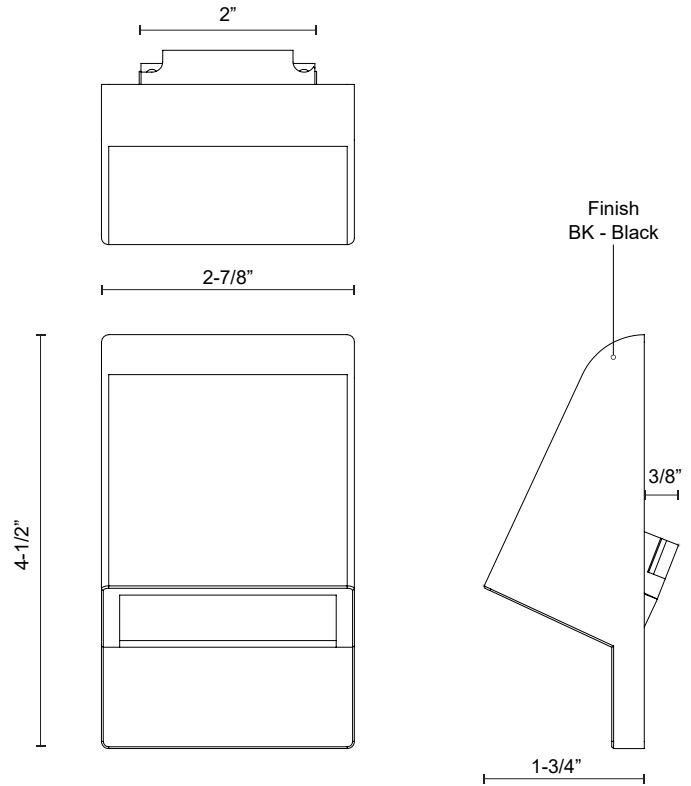

JACKSON ER72001-12V

STEP LIGHTS

PROJECT

SPECIFICATION DETAILS

Fixture Dimensions	W2-7/8" x H4-1/2" x E1-3/4"
Light Source	Low Voltage LED
Wattage	3W
Total Lumens	260lm
Delivered Lumens	110lm*
Voltage	12V, with DC Remote Class 2 LED driver (Driver supplied by others)
Color Temperature	3000K
CRI (Ra)	90CRI
Optional Color Temps	2700K - 5000K Available, Minimum Order Quantities Apply
LED Rated Life	50,000 hours
Glass Details	Frosted Glass
ADA Compliant	Yes
Location	Wet
Illumination Direction	Down
Mounting Style	Down Only
Paint Finish	BK02

* For custom options, consult factory for details.

* For warranty information, please visit www.kuzcolighting.com/warranty

DESCRIPTION

The Jackson Collection offers sleek, unintrusive step lighting perfect for commercial or residential use. The cast-aluminum black body makes these small lights blend well with their environment while providing ample lighting to indoor and outdoor locations with their wide frosted glass diffusers

KUZCO

CANADA: 19054 28TH AVENUE - SURREY, BC V3Z 6M3

USA: 3035 E. LONE MOUNTAIN ROAD - LAS VEGAS, NV 89081

WWW.KUZCOLIGHTING.COM

© 2023 KUZCO LIGHTING. ALL RIGHTS RESERVED.

COMMENT