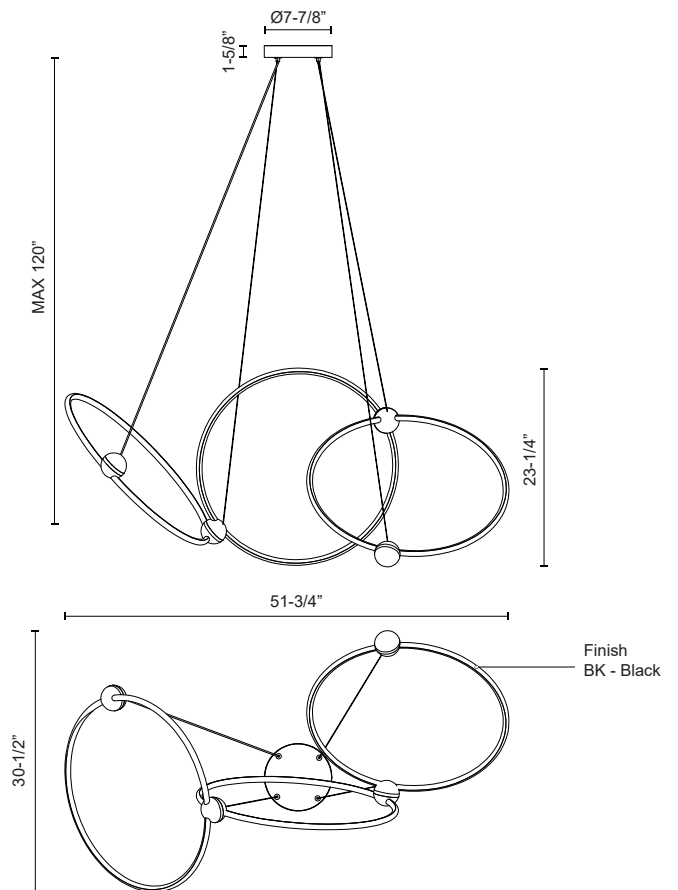

CH17703-BK
Black

SPECIFICATION DETAILS

Fixture Dimensions	L51-3/4" x W30-1/2" x H23-1/4"
Light Source	LED with DC Driver
Wattage	64W
Total Lumens	4280lm
Delivered Lumens	1500lm *
Voltage	120V
Color Temperature	3000K
CRI (Ra)	90CRI
Optional Color Temps	2700K - 5000K Available, Minimum Order Quantities Apply
LED Rated Life	50,000 hours
Dimming	100% - 10%, TRIAC or ELV Dimmer (Not Included)
Diffuser Details	White Silicone Diffuser
Adjustable	Yes
Wire Length	120" Max
Wire Type	Black Wire
Minimum Hang Height	42"
Sloped Ceiling Adaptable	Yes
Location	Dry
Illumination Direction	Omni-directional
Canopy Dimensions	D7-7/8" x H1-5/8"
Material	Aluminum
CEC Title 24 JA8	Yes, JA8-2022
Paint Finish	BK02

* For custom options, consult factory for details.

* For warranty information, please visit www.kuzcolighting.com/warranty

DESCRIPTION

The Isho collection evokes a feeling of futuristic modern elegance. With rings of illumination colliding organically, this series is inspired by orbital patterns seen in our galaxy and beyond. Each ring is affixed by a small, illuminated orb, adding to the organic and other worldly beauty of this collection. Available in a two or three ring chandelier, the Isho is sure to be the center of any space's gravity.

- Modern ring chandelier
- Integrated LED, no need for bulbs
- Center Canopy Mounted
- Adjustable wires up to 120" length
- Perfect for foyers, living rooms, kitchens, and dining rooms

KUZCO

CANADA: 19054 28TH AVENUE - SURREY, BC V3Z 6M3
USA: 3035 E. LONE MOUNTAIN ROAD - LAS VEGAS, NV 89081