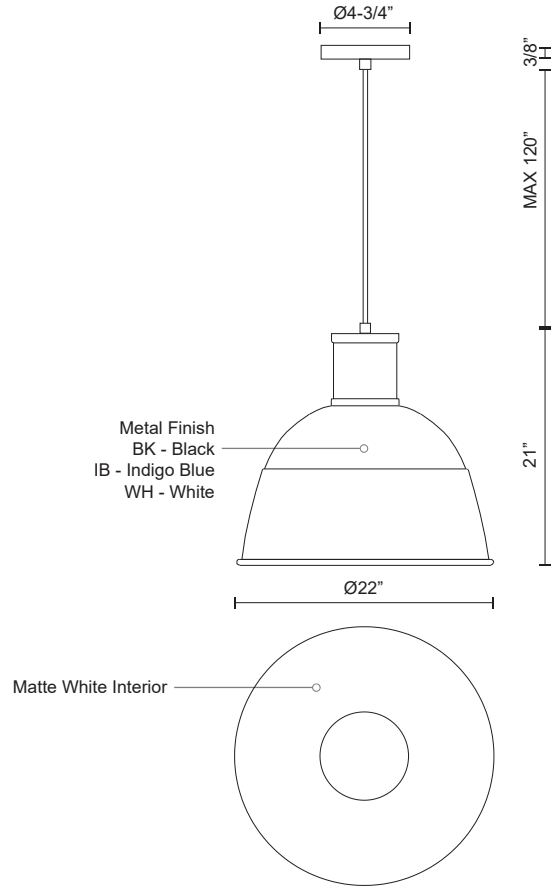

**IRVING
493522
PENDANTS**

PROJECT

493522-IB
Indigo Blue

493522-BK
Black

493522-WH
White

SPECIFICATION DETAILS

Fixture Dimensions	D22" x H21"
Lamp Type	Incandescent, Medium Base
Wattage	1 x 60W
Voltage	120V
Shade Details	Spun Aluminum Shade
Adjustable	Yes
Wire Length	120" Max
Wire Type	BK, IB - Black Braided Cord; WH - White Braided Cord;
Minimum Hang Height	24"
Sloped Ceiling Adaptable	Yes
Location	Dry
Bulbs Included	No
Canopy Dimensions	D4-3/4" x H3/8"
Paint Finish	BK02; IB01; WH02;

* For custom options, consult factory for details.

* For warranty information, please visit www.kuzcolighting.com/warranty

DESCRIPTION

Single-lamp pendant with aluminum dome shade showcasing powder-coated finishes. Exterior shade colors are black, white or blue, with matte white interior. Suspended by cloth cable to a maximum 120" length. Available in three sizes.