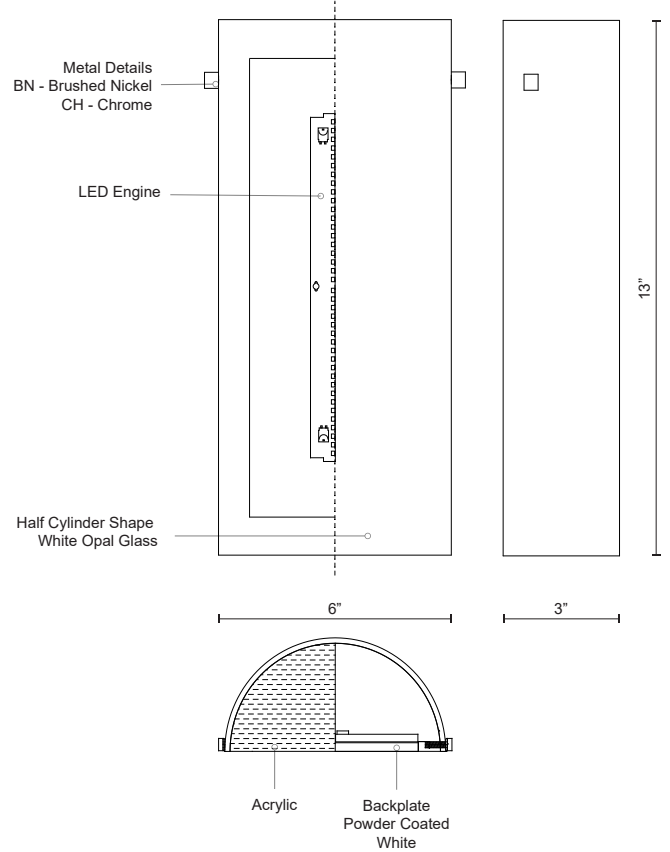

DESCRIPTION

Single LED wall sconce with half cylinder shaped white opal glass. Metal details in brushed nickel and chrome finish, both decorative nut finish options included within fixture. Equipped with our powerful 120V AC LED technology

SPECIFICATION DETAILS

Fixture Dimensions	W6" x H13" x E3"
Light Source	LED
Wattage	16W
Total Lumens	1200lm
Delivered Lumens	691lm
Voltage	120V
Color Temperature	3000K
CRI (Ra)	90CRI
Optional Color Temps	2700K - 5000K Available, Minimum Order Quantities Apply
LED Rated Life	50,000 hours
Dimming	100% - 10%, ELV Dimmer (Not Included)
Glass Details	Opal Glass
ADA Compliant	Yes
Location	Dry
CEC Title 24 JA8	Yes, JA8-2022
Energy Star Certified	Energy Star Compliant
Decorative Hardware	Brushed Nickel and Chrome Nuts (Included)

* For custom options, consult factory for details.
* For warranty information, please visit www.kuzcolighting.com/warranty

COMMENT