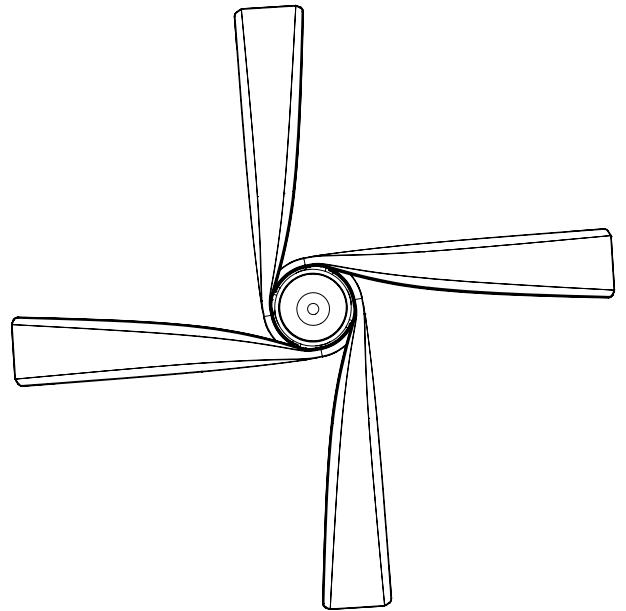

FANS

PROJECT

SPECIFICATION DETAILS

Fixture Dimensions	D56" x H13-1/4"
Light Source	LED
Max Wattage	Total 53W Max [20W LED + Max 33W Motor]
Total Lumens	1900lm
Delivered Lumens	1082lm
Voltage	120V
Color Temperature	3000K
CRI (Ra)	90CRI
LED Rated Life	50,000 hours
Dimming	Integrated Dimming with Remote
Diffuser Details	Polymeric Diffuser
Material	Steel & Aluminum Body, ABS Blade
Rod Length	4-1/8" (for different rod length, contact factory)
Wire Length	78" with 78" safety cable
Minimum Hang Height	13"
Location	Damp
Illumination Direction	Downlight
Canopy Dimensions	D6" x H2 3/8"
Sloped Ceiling Adaptable	Yes, Up to 25 Degrees
Minimum Distance to Floor	84"
Ceiling to Blade Distance	10-3/8" Minimal
Blade	4 Blades @ 14.5 Degrees Pitch
Control	Remote Control
Fan RPM	6 Speed (Reversible), 50-130rpm
CFM	6500 Max
Airflow Efficiency (CFM/WATT)	815 Max
Estimated Yearly Energy Cost ($)	6

* For custom options, consult factory for details.

* For warranty information, please visit www.kuzcolighting.com/warranty

DESCRIPTION

The Horizon fan collection is a simple, modern design with elegant decorative touches. Available in three stunning finishes, including a trendy Black and Brushed Gold mixed-metal option, the Horizon Collection is truly stunning. Fan is remote controlled and features six speeds and dimmable LED illumination.

COMMENT

KUZCO

CANADA: 19054 28TH AVENUE - SURREY, BC V3Z 6M3

USA: 3035 E. LONE MOUNTAIN ROAD - LAS VEGAS, NV 89081

WWW.KUZCOLIGHTING.COM

© 2023 KUZCO LIGHTING. ALL RIGHTS RESERVED.