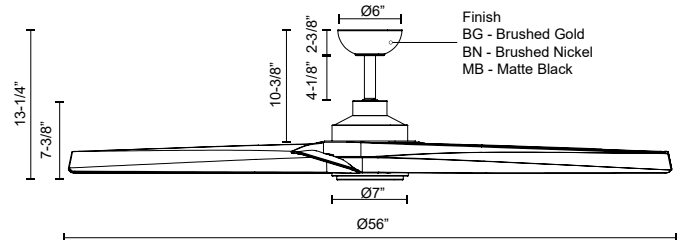

FANS

PROJECT

SPECIFICATION DETAILS

Fixture Dimensions	D56" x H13-1/4"
Light Source	LED
Max Wattage	Total 53W Max [20W LED + Max 33W Motor]
Total Lumens	1900lm
Delivered Lumens	1082lm
Voltage	120V
Color Temperature	3000K
CRI (Ra)	90CRI
LED Rated Life	50,000 hours
Dimming	Integrated Dimming with Remote
Diffuser Details	Polymeric Diffuser
Material	Steel & Aluminum Body, ABS Blade
Rod Length	4-1/8" (for different rod length, contact factory)
Wire Length	78" with 78" safety cable
Minimum Hang Height	13"
Location	Damp
Illumination Direction	Downlight
Canopy Dimensions	D6" x H2 3/8"
Sloped Ceiling Adaptable	Yes, Up to 25 Degrees
Minimum Distance to Floor	84"
Ceiling to Blade Distance	10-3/8" Minimal
Blade	4 Blades @ 14.5 Degrees Pitch
Control	Remote Control
Fan RPM	6 Speed (Reversible), 50-130rpm
CFM	6500 Max
Airflow Efficiency (CFM/WATT)	815 Max
Estimated Yearly Energy Cost ($)	6

* For custom options, consult factory for details.

* For warranty information, please visit www.kuzcolighting.com/warranty

DESCRIPTION

The Horizon fan collection is a simple, modern design with elegant decorative touches. Available in three stunning finishes, including a trendy Black and Brushed Gold mixed-metal option, the Horizon Collection is truly stunning. Fan is remote controlled and features six speeds and dimmable LED illumination.

COMMENT

KUZCO

CANADA: 19054 28TH AVENUE - SURREY, BC V3Z 6M3

USA: 3035 E. LONE MOUNTAIN ROAD - LAS VEGAS, NV 89081

WWW.KUZCOLIGHTING.COM

© 2023 KUZCO LIGHTING. ALL RIGHTS RESERVED.