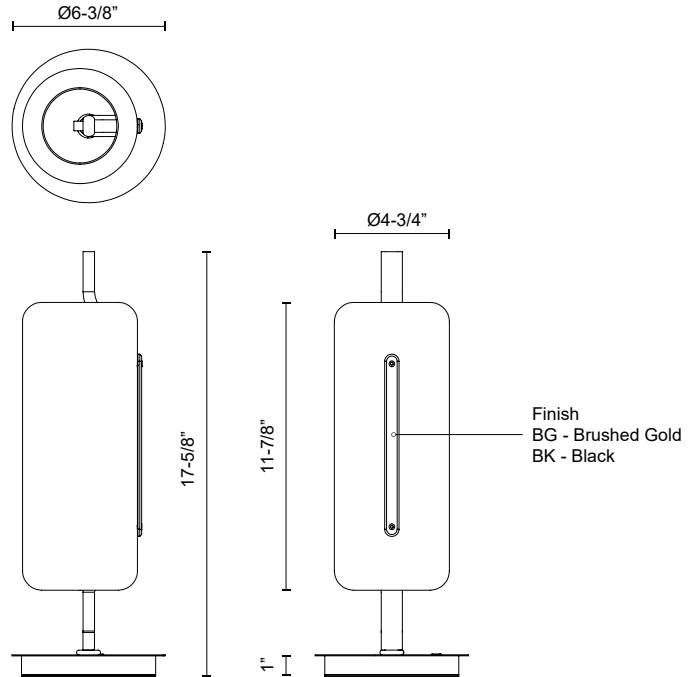

HILO TL28518

TABLE LAMPS

PROJECT

SPECIFICATION DETAILS

Fixture Dimensions	D6-3/8" x H17-5/8"
Light Source	LED with DC Driver
Wattage	9W
Total Lumens	765lm
Delivered Lumens	BG-539lm; BK-514lm;
Voltage	120V
Color Temperature	3000K
CRI (Ra)	90CRI
Optional Color Temps	2700K - 5000K Available, Minimum Order Quantities Apply
LED Rated Life	50,000 hours
Dimming	100% - 10%, Touch dimmer
Diffuser Details	White Acrylic (interior)
Glass Details	Clear Glass (exterior)
Wire Type	Black Driver and Wire
Location	Dry
Illumination Direction	Up/Down
Paint Finish	BG01; BK02;
Base Dimensions	D6-3/8" x H1"

* For custom options, consult factory for details.

* For warranty information, please visit www.kuzcolighting.com/warranty

DESCRIPTION

Light and airy, the Hilo Collection uses Kuzco's signature light guide technology to illuminate your space brilliantly. The cylindrical glass shades allow for a clean, modern look that provides ample omni-directional light to any room in the house. Available in brushed or powder-coated options.

KUZCO

CANADA: 19054 28TH AVENUE - SURREY, BC V3Z 6M3
USA: 3035 E. LONE MOUNTAIN ROAD - LAS VEGAS, NV 89081

WWW.KUZCOLIGHTING.COM

© 2023 KUZCO LIGHTING. ALL RIGHTS RESERVED.

COMMENT