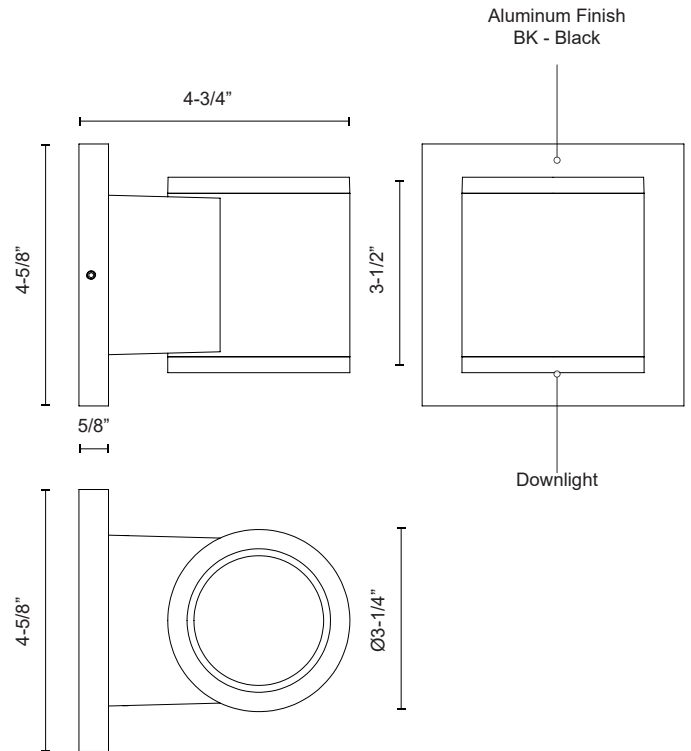

GRIFFITH EW44204-UNV

WALL

PROJECT

EW44204-BK-UNV
Black

SPECIFICATION DETAILS

Fixture Dimensions	W3-1/4" x H3-1/2" x E4-3/4"
Light Source	LED with DC Driver
Wattage	8W
Total Lumens	840lm
Delivered Lumens	646lm
Voltage	120-277V
Color Temperature	3000K
CRI (Ra)	90CRI
Optional Color Temps	2700K - 5000K Available, Minimum Order Quantities Apply
LED Rated Life	50,000 hours
Dimming	100% - 10%, TRIAC or ELV Dimmer (Not Included)
Glass Details	Clear Glass
Shade Details	Multi-Faceted Aluminum Reflector
Location	Wet, IP65
Illumination Direction	Downlight
Mounting Style	All Orientation; Wall;
Height from center	2-1/4"
Material	Aluminum
Canopy Dimensions	W4-5/8" x H4-5/8" x E5/8"
Paint Finish	BK02

* For custom options, consult factory for details.

* For warranty information, please visit www.kuzcolighting.com/warranty

DESCRIPTION

Architectural exterior wall sconce, die-cast aluminum cylindrical body with clear tempered glass and multi-faceted reflector to provide even illumination. Rated IP65.