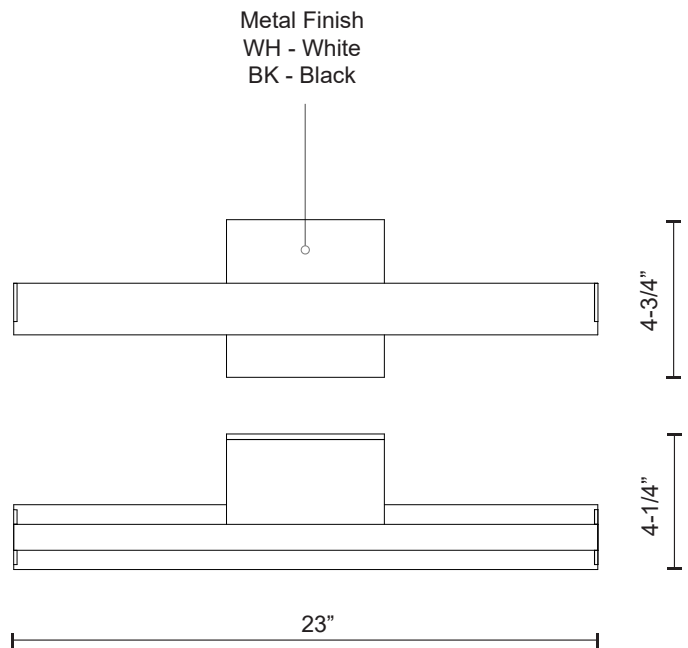

GALLERIA WS10423

WALL

PROJECT

WS10423-BK
Black

WS10423-WH
White

SPECIFICATION DETAILS

Fixture Dimensions	W23" x H4-3/4" x E4-1/4"
Light Source	AC LED Module
Wattage	16W
Total Lumens	1500lm
Delivered Lumens	BK-432lm; WH-829lm;
Voltage	120V
Color Temperature	3000K
CRI (Ra)	90CRI
Optional Color Temps	2700K - 5000K Available, Minimum Order Quantities Apply
LED Rated Life	50,000 hours
Dimming	100% - 10%, ELV Dimmer (Not Included)
Diffuser Details	White Acrylic Diffuser
Location	Dry
Mounting Style	All Orientation; Wall;
CEC Title 24 JA8	Yes, JA8-2022
Canopy Dimensions	W4-3/4" x H4-3/4" x E1/8"
Paint Finish	BK02; WH02;

* For custom options, consult factory for details.

* For warranty information, please visit www.kuzcolighting.com/warranty

DESCRIPTION

A 23 inch long wall sconce is ideal for illuminating artwork or any design motive that calls for a seamless flood of light. A matching square aluminum backplate attaches this extruded aluminum downlight without visible fasteners. Classic black or white powder coat options, dimming availability, and clean and even LED light distribution – this wall sconce is setting the new standard.