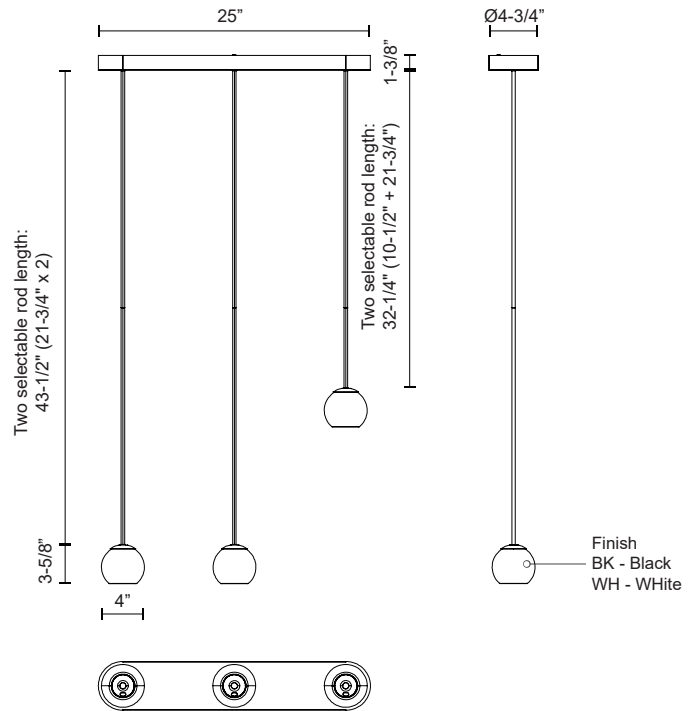

EUROPA MP47613

PENDANTS

PROJECT

MP47613-BK
Black

MP47613-WH
White

SPECIFICATION DETAILS

Fixture Dimensions	D4" x H3-5/8"
Light Source	LED with DC Driver
Wattage	30W
Total Lumens	2550lm
Delivered Lumens	1200lm
Voltage	120V
Color Temperature	3000K
CRI (Ra)	90CRI
Optional Color Temps	2700K - 5000K Available, Minimum Order Quantities Apply
LED Rated Life	50,000 hours
Dimming	100% - 10%, Hand Motion Select& Dimming
Glass Details	Opal Glass
Adjustable	Yes
Rod Length	43-1/2" (21-3/4" x 2) or 32-1/4" (21-3/4" + 10-1/2")
Minimum Hang Height	16"
Sloped Ceiling Adaptable	Yes, Up to 25 Degrees
Location	Dry
Canopy Dimensions	L25" x W4-3/4" x H1-3/8"
Paint Finish	BK02; WH02;

* For custom options, consult factory for details.

* For warranty information, please visit www.kuzcolighting.com/warranty

DESCRIPTION

Perched at the end of an elongated thin tube rests a deceptively simple globe, emitting both ambient light while concealing the focused LED source. The versatile Europa ceiling-mount series is characterized by the integrated ball joint connectors that allow the adaptive placement of illuminance. Available as in single and multi-light configurations.

* Maximum two rods for installation

KUZCO

CANADA: 19054 28TH AVENUE - SURREY, BC V3Z 6M3

USA: 3035 E. LONE MOUNTAIN ROAD - LAS VEGAS, NV 89081

WWW.KUZCOLIGHTING.COM

© 2019 KUZCO LIGHTING. ALL RIGHTS RESERVED.