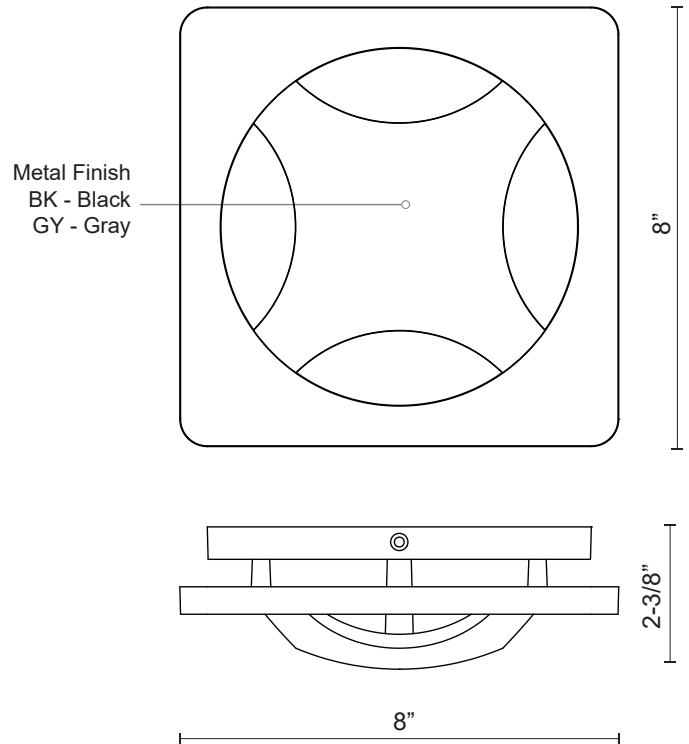

ETNA EW4208

WALL

PROJECT

EW4208-GY
Gray

EW4208-BK
Black

SPECIFICATION DETAILS

Fixture Dimensions	W8" x H8" x E2-3/8"
Light Source	AC LED Module
Wattage	5W
Total Lumens	400lm
Delivered Lumens	BK-70lm
Voltage	120V
Color Temperature	3000K
CRI (Ra)	90CRI
Optional Color Temps	2700K - 5000K Available, Minimum Order Quantities Apply
LED Rated Life	50,000 hours
Dimming	100% - 10%, ELV Dimmer (Not Included)
ADA Compliant	Yes
Location	Wet
Illumination Direction	All-Direction
Mounting Style	All Orientation; Wall;

* For custom options, consult factory for details.

* For warranty information, please visit www.kuzcolighting.com/warranty

DESCRIPTION

The Etna exterior wall sconce conceals a LED light source behind the unique curved shape that appears to hover over the illuminated interior. The designer product is a great solution for add safety and brighten a dark environment or simply as a modern element to indoor or outdoor contexts. Available in subtle black and gray powder-coated tones.