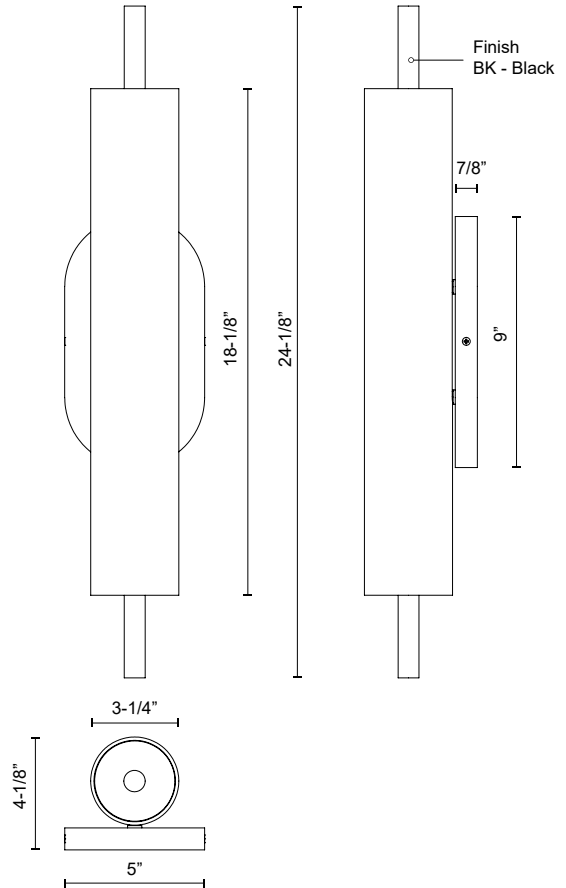

ESTES EW72724

WALL

PROJECT

SPECIFICATION DETAILS

Fixture Dimensions	W3-1/4" x H24-1/8" x E4-1/8"
Light Source	AC LED Module
Wattage	21W
Total Lumens	1620lm
Delivered Lumens	1100lm*
Voltage	120V
Color Temperature	3000K
CRI (Ra)	90CRI
Optional Color Temps	2700K - 5000K Available, Minimum Order Quantities Apply
LED Rated Life	50,000 hours
Dimming	100% - 10%, ELV Dimmer (Not Included)
Glass Details	Opal Glass
Location	Wet
Illumination Direction	Front/Back
Mounting Style	All Orientation
Canopy Dimensions	W5" x H9" x E7/8"
Paint Finish	BK02

* For custom options, consult factory for details.

* For warranty information, please visit www.kuzcolighting.com/warranty

DESCRIPTION

Achieve delicate outdoor lighting with our Estes Collection. These scroll-like pendant lamps provide a level of sophistication and refinement that can instantly boost your curb appeal. The opal glass diffuser offers omni directional lighting for ample illumination that's perfect for the outdoors and darker areas of the home. These charismatic lights can also be used as vanity lights for a soft luxurious look.

KUZCO

CANADA: 19054 28TH AVENUE - SURREY, BC V3Z 6M3

USA: 3035 E. LONE MOUNTAIN ROAD - LAS VEGAS, NV 89081

WWW.KUZCOLIGHTING.COM

© 2023 KUZCO LIGHTING. ALL RIGHTS RESERVED.

COMMENT