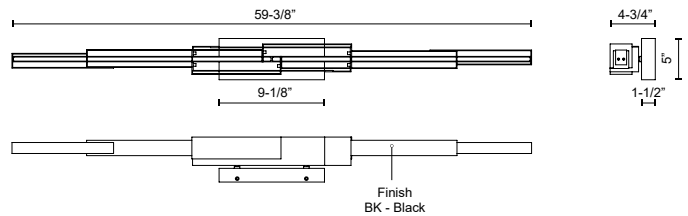

ENZO EW29560

WALL

PROJECT

DESCRIPTION

The Enzo Collection is a modern take on the brilliance of Art-deco design. From the thoughtful details to the contemporary duotone finish, these fixtures are hard to appreciate without being seen in person. The lighting is omni directional, with frosted acrylic diffusers that are spectacular for setting a mood indoors or outdoors

SPECIFICATION DETAILS

Fixture Dimensions	W59-3/8" x H5" x E4-3/4"
Light Source	LED with DC Driver
Wattage	64W
Total Lumens	5100lm
Delivered Lumens	3317lm
Voltage	120V
Color Temperature	3000K
CRI (Ra)	90CRI
Optional Color Temps	2700K - 5000K Available, Minimum Order Quantities Apply
LED Rated Life	50,000 hours
Dimming	100% - 10%, TRIAC or ELV Dimmer (Not Included)
Diffuser Details	White Acrylic
Location	Wet
Illumination Direction	Front/Back
Mounting Style	All Orientation
Canopy Dimensions	W9-1/8" x H5" x E1-1/2"

* For custom options, consult factory for details.

* For warranty information, please visit www.kuzcolighting.com/warranty

KUZCO

CANADA: 19054 28TH AVENUE - SURREY, BC V3Z 6M3

USA: 3035 E. LONE MOUNTAIN ROAD - LAS VEGAS, NV 89081

WWW.KUZCOLIGHTING.COM

© 2023 KUZCO LIGHTING. ALL RIGHTS RESERVED.

COMMENT