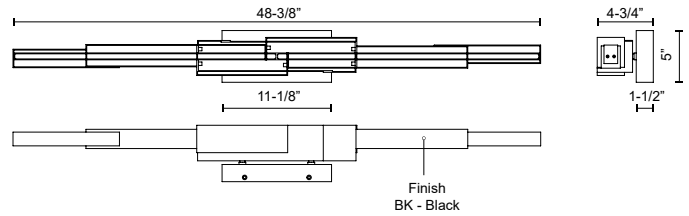

ENZO EW29548

WALL

PROJECT

DESCRIPTION

The Enzo Collection is a modern take on the brilliance of Art-deco design. From the thoughtful details to the contemporary duotone finish, these fixtures are hard to appreciate without being seen in person. The lighting is omni directional, with frosted acrylic diffusers that are spectacular for setting a mood indoors or outdoors

SPECIFICATION DETAILS

Fixture Dimensions	W48-3/8" x H5" x E4-3/4"
Light Source	LED with DC Driver
Wattage	40W
Total Lumens	3300lm
Delivered Lumens	2310lm
Voltage	120V
Color Temperature	3000K
CRI (Ra)	90CRI
Optional Color Temps	2700K - 5000K Available, Minimum Order Quantities Apply
LED Rated Life	50,000 hours
Dimming	100% - 10%, TRIAC or ELV Dimmer (Not Included)
Diffuser Details	White Acrylic
Location	Wet
Illumination Direction	Front/Back
Mounting Style	All Orientation
Canopy Dimensions	W11-1/8" x H5" x E1-1/2"

* For custom options, consult factory for details.

* For warranty information, please visit www.kuzcolighting.com/warranty

KUZCO

CANADA: 19054 28TH AVENUE - SURREY, BC V3Z 6M3

USA: 3035 E. LONE MOUNTAIN ROAD - LAS VEGAS, NV 89081

WWW.KUZCOLIGHTING.COM

© 2023 KUZCO LIGHTING. ALL RIGHTS RESERVED.

COMMENT