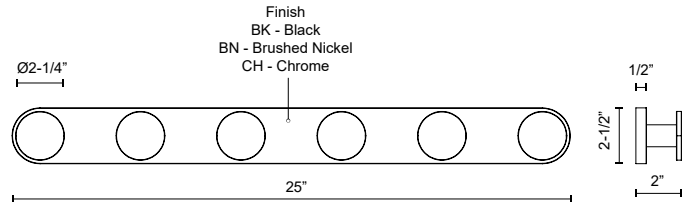

EDNA VL63325

VANITY

PROJECT

DESCRIPTION

With architectural rods of illumination paired with strong Black, Chrome, and Polished Nickel metal finishes, this collection makes a subtle, yet bold statement in any size bathroom setting.

SPECIFICATION DETAILS

Fixture Dimensions	W25" x H2-1/2" x E2"
Light Source	AC LED Module
Wattage	17W
Total Lumens	1270lm
Delivered Lumens	460lm*
Voltage	120V
Color Temperature	3000K
CRI (Ra)	90CRI
Optional Color Temps	2700K - 5000K Available, Minimum Order Quantities Apply
LED Rated Life	50,000 hours
Dimming	100% - 10%, ELV Dimmer (Not Included)
Diffuser Details	Frosted PC Diffuser
ADA Compliant	Yes
Location	Damp
Illumination Direction	All-Direction
Mounting Style	All Orientation; Wall;
Canopy Dimensions	D5-1/2" x E1/2"
Paint Finish	BK02; BN01; CH01;

* For custom options, consult factory for details.

* For warranty information, please visit www.kuzcolighting.com/warranty