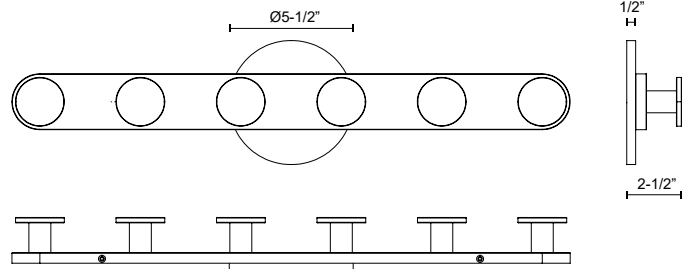

Optional Backplate Accessory

KUZCO

CANADA: 19054 28TH AVENUE - SURREY, BC V3Z 6M3
USA: 3035 E. LONE MOUNTAIN ROAD - LAS VEGAS, NV 89081

WWW.KUZCOLIGHTING.COM

© 2021 KUZCO LIGHTING. ALL RIGHTS RESERVED.

COMMENT