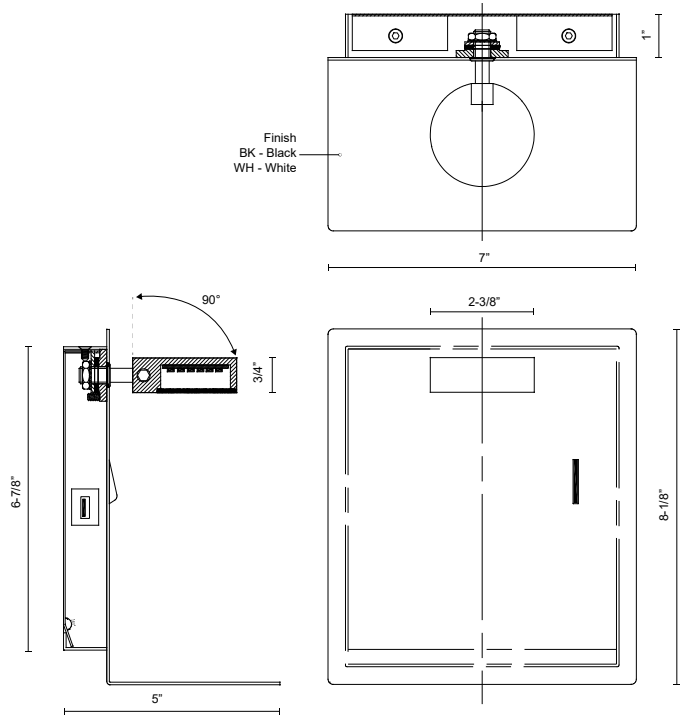

DRESDEN WS16907

WALL

PROJECT

DESCRIPTION

Round puck light with adjustable head, in Black and White finishes. Available with phone shelf and USB charging port.

WS16907-BK
Black

WS16907-WH
White

SPECIFICATION DETAILS

* For custom options, consult factory for details.

Fixture Dimensions	W7" x H8-1/8" x E5"
Light Source	LED with DC Driver
Total Lumens	595lm
Wattage	8W
Delivered Lumens	WH-329lm*
Voltage	120V
Color Temperature	3000K
CRI (Ra)	90CRI
Optional Color Temps	2700K - 5000K Available, Minimum Order Quantities Apply
LED Rated Life	50,000 hours
Diffuser Details	Frosted acrylic diffuser
Location	Dry
Warranty	5 Years