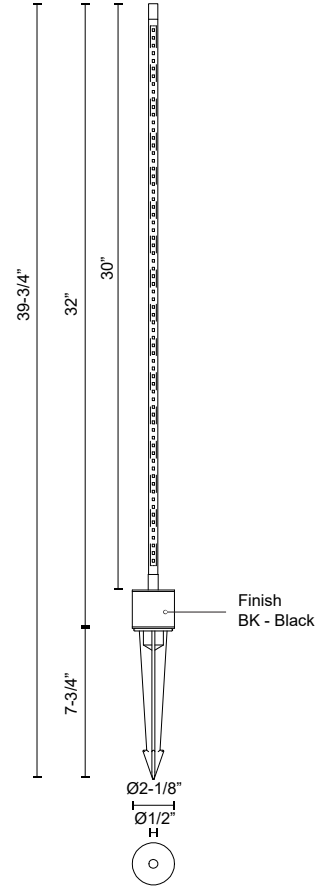

DORIAN
EG26730
LANDSCAPE

PROJECT

DESCRIPTION

With sticks of illumination inspired by forestry that seem to dance around in any landscape, this collection mixes the modern with the whimsical. Place Dorian against natural foliage for the best effects. Garden spike comes standard. Compatible with all outdoor 12V AC Transformers (supplied by others).

SPECIFICATION DETAILS

Fixture Dimensions	D1/2" x H32"
Light Source	LED with Low Voltage Driver
Wattage	7W
Total Lumens	510lm
Delivered Lumens	275lm*
Voltage	12V, with Outdoor Rated Low Voltage Transformer (Transformer supplied by others)
Color Temperature	3000K
CRI (Ra)	90CRI
Optional Color Temps	2700K - 5000K Available, Minimum Order Quantities Apply
LED Rated Life	50,000 hours
Diffuser Details	Frosted PC Diffuser
Wire Length	24"
Location	Wet
Illumination Direction	Footlight Illumination
Paint Finish	BK02
Finish Option(s)	Black

* For custom options, consult factory for details.

* For warranty information, please visit www.kuzcolighting.com/warranty

KUZCO

CANADA: 19054 28TH AVENUE - SURREY, BC V3Z 6M3
USA: 3035 E. LONE MOUNTAIN ROAD - LAS VEGAS, NV 89081

WWW.KUZCOLIGHTING.COM

© 2021 KUZCO LIGHTING. ALL RIGHTS RESERVED.

COMMENT