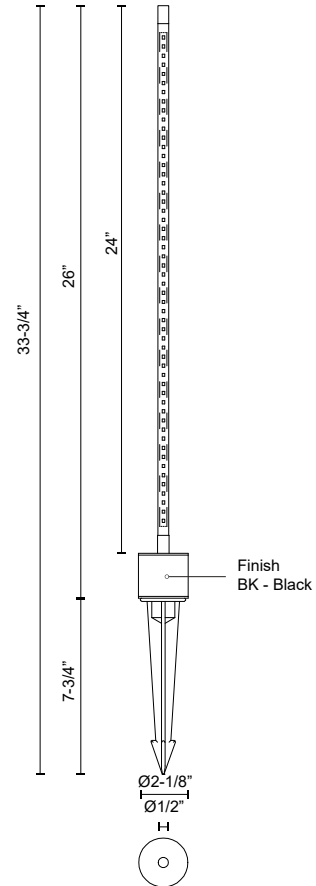

DESCRIPTION

With sticks of illumination inspired by forestry that seem to dance around in any landscape, this collection mixes the modern with the whimsical. Place Dorian against natural foliage for the best effects. Garden spike comes standard. Compatible with all outdoor 12V AC Transformers (supplied by others).

SPECIFICATION DETAILS

Fixture Dimensions	D1/2" x H26"
Light Source	LED with Low Voltage Driver
Wattage	6W
Total Lumens	425lm
Delivered Lumens	230lm*
Voltage	12V, with Outdoor Rated Low Voltage Transformer (Transformer supplied by others)
Color Temperature	3000K
CRI (Ra)	90CRI
Optional Color Temps	2700K - 5000K Available, Minimum Order Quantities Apply
LED Rated Life	50,000 hours
Diffuser Details	Frosted PC Diffuser
Wire Length	24"
Location	Wet
Illumination Direction	Fontlight Illumination
Paint Finish	BK02
Finish Option(s)	Black

* For custom options, consult factory for details.
* For warranty information, please visit www.kuzcolighting.com/warranty

COMMENT