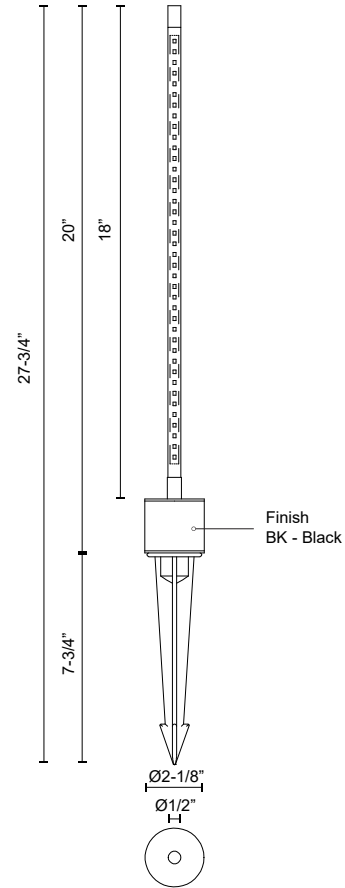

DESCRIPTION

With sticks of illumination inspired by forestry that seem to dance around in any landscape, this collection mixes the modern with the whimsical. Place Dorian against natural foliage for the best effects. Garden spike comes standard. Compatible with all outdoor 12V AC Transformers (supplied by others).

SPECIFICATION DETAILS

Fixture Dimensions	D1/2" x H20"
Light Source	LED with Low Voltage Driver
Wattage	5W
Total Lumens	340lm
Delivered Lumens	180lm*
Voltage	12V, with Outdoor Rated Low Voltage Transformer (Transformer supplied by others)
Color Temperature	3000K
CRI (Ra)	90CRI
Optional Color Temps	2700K - 5000K Available, Minimum Order Quantities Apply
LED Rated Life	50,000 hours
Diffuser Details	Frosted PC Diffuser
Wire Length	24"
Location	Wet
Illumination Direction	Fontlight Illumination
Paint Finish	BK02
Finish Option(s)	Black

* For custom options, consult factory for details.

* For warranty information, please visit www.kuzcolighting.com/warranty

COMMENT