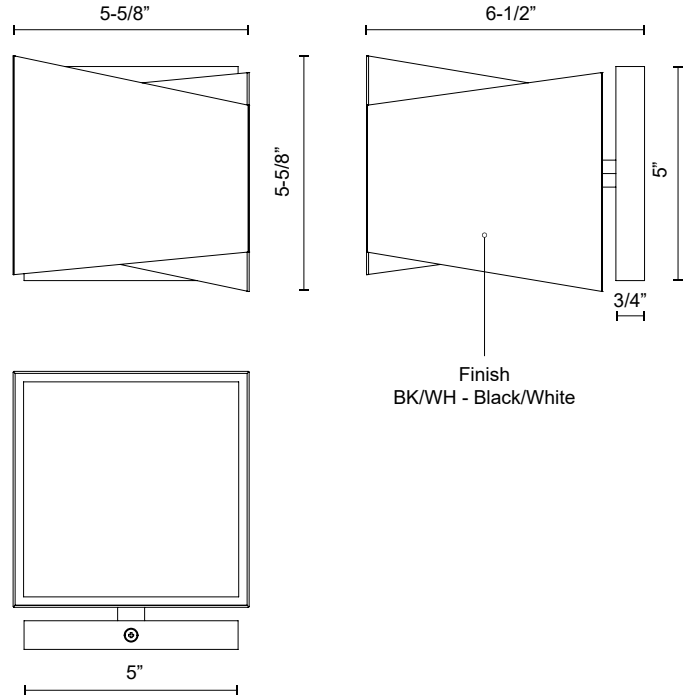

CUBIX WS31205

WALL

PROJECT

SPECIFICATION DETAILS

Fixture Dimensions	W5-5/8" x H5-5/8" x E6-1/2"
Light Source	AC LED Module
Wattage	11W
Total Lumens	850lm
Delivered Lumens	490lm*
Voltage	120V
Color Temperature	3000K
CRI (Ra)	90CRI
Optional Color Temps	2700K - 5000K Available, Minimum Order Quantities Apply
LED Rated Life	50,000 hours
Dimming	100% - 10%, ELV Dimmer (Not Included)
Diffuser Details	White Acrylic
Location	Dry
Illumination Direction	Up/Down
Mounting Style	Up or Down
CEC Title 24 JA8	Yes, JA8-2022
Canopy Dimensions	W5" x H5" x E3/4"
Paint Finish	BK02; WH01;

* For custom options, consult factory for details.

* For warranty information, please visit www.kuzcolighting.com/warranty

DESCRIPTION

The Cubix Collection is a playful take on the geometric patterns of origami. These fixtures are a luxe duotone finish of black and white that allows for easy integration into most color schemes and styles. The frosted acrylic diffuser provides softened direct lighting that's wonderful for bathrooms and kitchens.

KUZCO

CANADA: 19054 28TH AVENUE - SURREY, BC V3Z 6M3

USA: 3035 E. LONE MOUNTAIN ROAD - LAS VEGAS, NV 89081

WWW.KUZCOLIGHTING.COM

© 2023 KUZCO LIGHTING. ALL RIGHTS RESERVED.

COMMENT