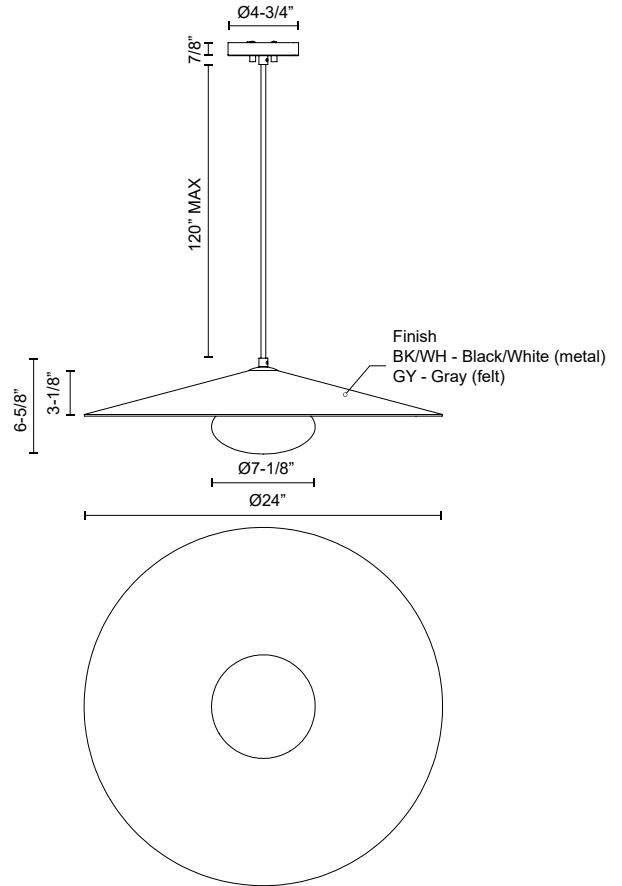

KUZCO

CANADA: 19054 28TH AVENUE - SURREY, BC V3Z 6M3

USA: 3035 E. LONE MOUNTAIN ROAD - LAS VEGAS, NV 89081

WWW.KUZCOLIGHTING.COM

© 2021 KUZCO LIGHTING. ALL RIGHTS RESERVED.

COMMENT