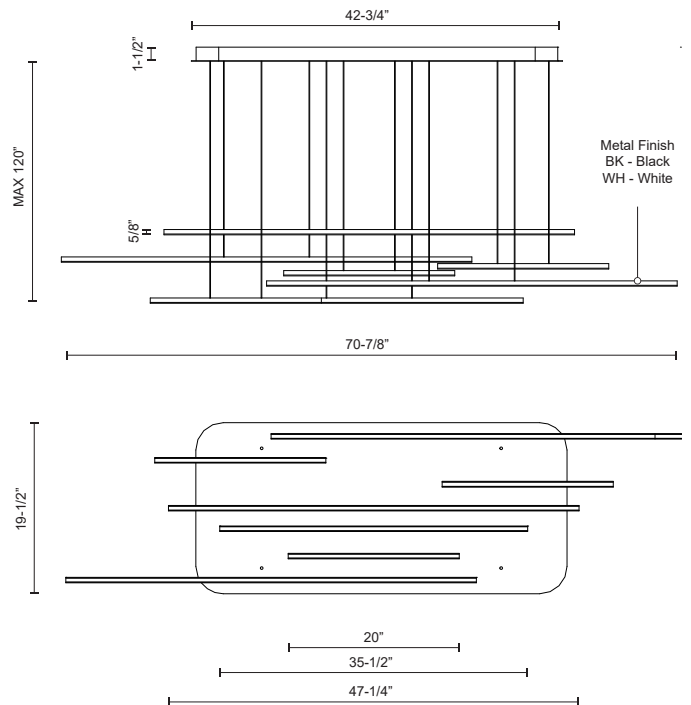

CHUTE MOTION MP14970

PENDANTS

PROJECT

MP14970-BK
Black

MP14970-WH
White

SPECIFICATION DETAILS

Fixture Dimensions	L19-1/2" x W70-7/8" x H5/8"
Light Source	LED with DC Driver
Wattage	95W
Total Lumens	7150lm
Delivered Lumens	BK-4095lm; WH-5005lm;
Voltage	120V
Color Temperature	3000K
CRI (Ra)	90CRI
Optional Color Temps	2700K - 5000K Available, Minimum Order Quantities Apply
LED Rated Life	50,000 hours
Dimming	100% - 10%, TRIAC or ELV Dimmer (Not Included)
Diffuser Details	White Acrylic Diffuser
Adjustable	Yes
Wire Length	120" Max
Wire Type	BK - Black Wire; WH - Clear Wire;
Minimum Hang Height	6"
Sloped Ceiling Adaptable	Yes
Location	Dry
Canopy Dimensions	L42-3/4" x W19-1/2" x H1-1/2"
Paint Finish	BK02; WH02;

* For custom options, consult factory for details.

* For warranty information, please visit www.kuzcolighting.com/warranty

DESCRIPTION

Extruded circular aluminum horizontal lamp rods. Flexible silicon rubber diffusers. Lightly textured powder-coat colors. Outward-emitting light. Custom options available.