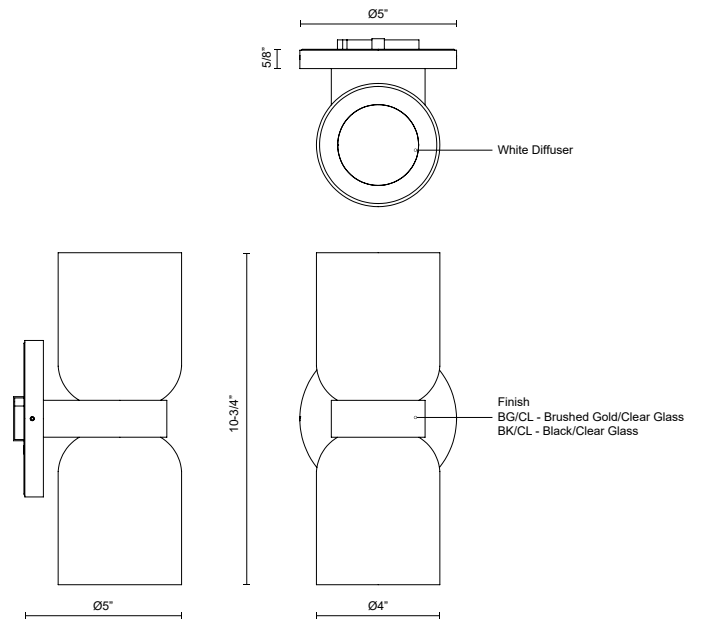

CEDAR WS52511

WALL

PROJECT

WS52511-BG/CL
Brushed Gold/Clear

WS52511-BK/CL
Black/Clear

SPECIFICATION DETAILS

Fixture Dimensions	W4" x H10-3/4" x E5"
Light Source	DC LED WITH DRIVER
Wattage	15W
Total Lumens	1275lm
Delivered Lumens	945lm*
Voltage	120V
Color Temperature	3000K
CRI (Ra)	90CRI
Optional Color Temps	2700K - 5000K Available, Minimum Order Quantities Apply
LED Rated Life	50,000 hours
Dimming	100% - 10%, TRIAC or ELV Dimmer (Not Included)
Diffuser Details	White Diffuser (interior)
Glass Details	Clear Glass (exterior)
Location	Damp
Illumination Direction	Up/Down
Mounting Style	Up or Down
CEC Title 24 JA8	Yes, JA8-2022
Canopy Dimensions	D5" x H5/8"

* For custom options, consult factory for details.

* For warranty information, please visit www.kuzcolighting.com/warranty

DESCRIPTION

The charming Cedar Collection is filled with whimsical frosted glass diffusers resting inside clear glass shades. This versatile family includes a variety of different mounting options that can be mounted up, down, horizontally, or vertically. The metal base details offer a nice rigidity that compliments the soft curves found on the rest of the piece and are available in two finishes.