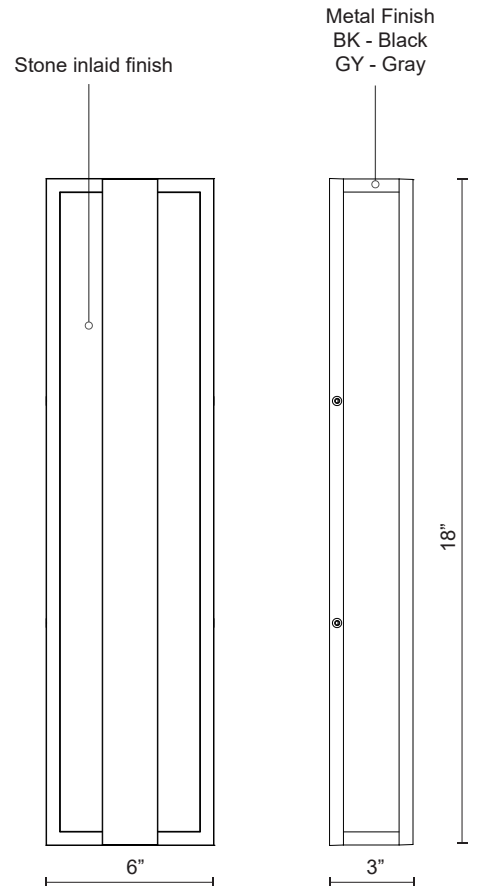

CASPIAN EW6818

WALL

PROJECT

EW6818-BK
Black

EW6818-GY
Gray

SPECIFICATION DETAILS

Fixture Dimensions	W6" x H18" x E3"
Light Source	AC LED Module
Wattage	16W
Total Lumens	1200lm
Delivered Lumens	BK-271lm; GY-296lm;
Voltage	120V
Color Temperature	3000K
CRI (Ra)	90CRI
Optional Color Temps	2700K - 5000K Available, Minimum Order Quantities Apply
LED Rated Life	50,000 hours
Dimming	100% - 10%, ELV Dimmer (Not Included)
Diffuser Details	Frosted PC Diffuser
ADA Compliant	Yes
Location	Wet
Illumination Direction	Backlit
Mounting Style	All Orientation; Wall;
Paint Finish	BK02; GY01;

* For custom options, consult factory for details.

* For warranty information, please visit www.kuzcolighting.com/warranty

DESCRIPTION

Stone elements and metal join together, resulting in masculine elegance. This exterior wall light consists of a 18 inch long metal rectangle with a stone inlay that is flush against the mounting plane, then another slim metal rectangle is suspended just atop of it. LED glow flows from the concealed inner surface. Consider pairing with the larger of Caspian family – the EW6824. Caspian is suitable for exterior use. Chose from black or gray metal finishes.