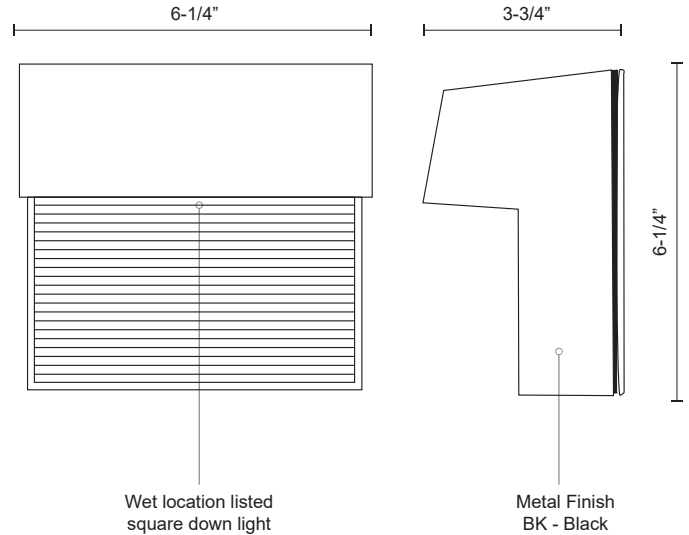

BYRON
EW3406

WALL

PROJECT

DESCRIPTION

Die-cast aluminum with powder-coated finish and glass diffuser.
Available in Black.

SPECIFICATION DETAILS

Fixture Dimensions	W6-1/4" x H6-1/4" x E3-3/4"
Light Source	AC LED Module
Wattage	9W
Total Lumens	600lm
Delivered Lumens	BK-128lm
Voltage	120V
Color Temperature	3000K
CRI (Ra)	90CRI
Optional Color Temps	2700K - 5000K Available, Minimum Order Quantities Apply
LED Rated Life	50,000 hours
Dimming	100% - 10%, ELV Dimmer (Not Included)
Glass Details	Frosted Glass
ADA Compliant	Yes
Location	Wet
Paint Finish	BK02
Finish Option(s)	Black