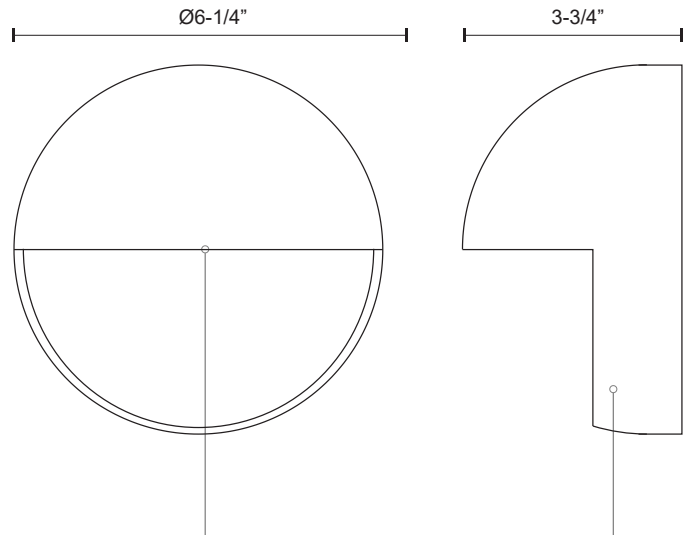

**BYRON
EW3506**

WALL

PROJECT

SPECIFICATION DETAILS

Fixture Dimensions	D6-1/4" x E3-3/4"
Light Source	AC LED Module
Wattage	6W
Total Lumens	400lm
Delivered Lumens	BK-127lm
Voltage	120V
Color Temperature	3000K
CRI (Ra)	90CRI
Optional Color Temps	2700K - 5000K Available, Minimum Order Quantities Apply
LED Rated Life	50,000 hours
Dimming	100% - 10%, ELV Dimmer (Not Included)
Glass Details	Frosted Glass
ADA Compliant	Yes
Location	Wet
Paint Finish	BK02; GY01;

* For custom options, consult factory for details.

* For warranty information, please visit www.kuzcolighting.com/warranty

DESCRIPTION

Die-cast aluminum with powder-coated finish and glass diffuser.
Available in Black and gray

Wet location listed
round down light

Metal Finish
BK - Black
GY - Gray

KUZCO

CANADA: 19054 28TH AVENUE - SURREY, BC V3Z 6M3
USA: 3035 E. LONE MOUNTAIN ROAD - LAS VEGAS, NV 89081

WWW.KUZCOLIGHTING.COM

© 2016 KUZCO LIGHTING. ALL RIGHTS RESERVED.

COMMENT