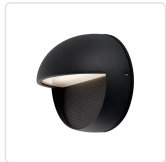

**BYRON
EW3506**

WALL

PROJECT

EW3506-BK
Black

EW3506-GY
Gray

SPECIFICATION DETAILS

Fixture Dimensions	D6-1/4" x E3-3/4"
Light Source	AC LED Module
Wattage	6W
Total Lumens	400lm
Delivered Lumens	BK-127lm
Voltage	120V
Color Temperature	3000K
CRI (Ra)	90CRI
Optional Color Temps	2700K - 5000K Available, Minimum Order Quantities Apply
LED Rated Life	50,000 hours
Dimming	100% - 10%, ELV Dimmer (Not Included)
Glass Details	Frosted Glass
ADA Compliant	Yes
Location	Wet
Paint Finish	BK02; GY01;

* For custom options, consult factory for details.

* For warranty information, please visit www.kuzcolighting.com/warranty

DESCRIPTION

Die-cast aluminum with powder-coated finish and glass diffuser.
Available in Black and gray

Wet location listed
round down light

Metal Finish
BK - Black
GY - Gray

KUZCO

CANADA: 19054 28TH AVENUE - SURREY, BC V3Z 6M3
USA: 3035 E. LONE MOUNTAIN ROAD - LAS VEGAS, NV 89081

WWW.KUZCOLIGHTING.COM

© 2016 KUZCO LIGHTING. ALL RIGHTS RESERVED.