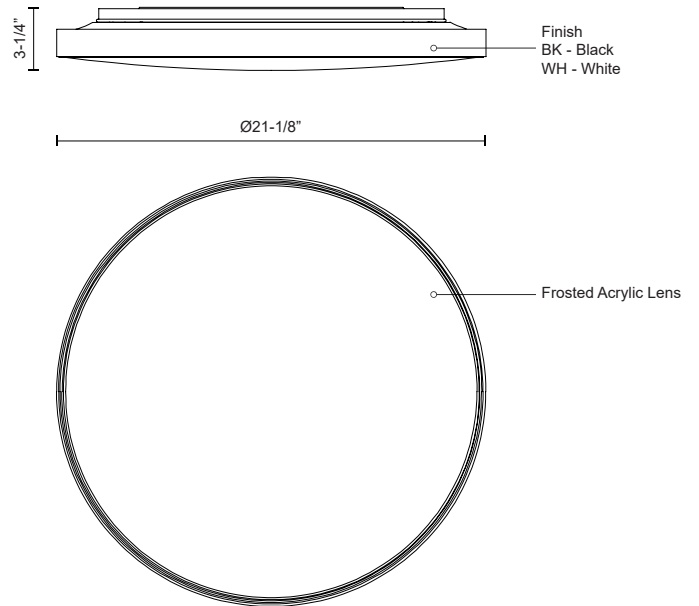

BRUNSWICK
FM43522
 FLUSH MOUNT

PROJECT

DESCRIPTION

Circular steel base with polymeric body, frosted acrylic lens, glossy body and matte painted base

FM43522-WH
White

FM43522-BK
Black

SPECIFICATION DETAILS

* For custom options, consult factory for details.

Fixture Dimensions	D21-1/8" x H3-1/4"
Light Source	AC LED Module
Total Lumens	3765lm
Wattage	45W
Delivered Lumens	BK-2795lm*; WH-3240lm*;
Voltage	120V
Color Temperature	3000K
CRI (Ra)	90CRI
Optional Color Temps	2700K - 5000K Available, Minimum Order Quantities Apply
LED Rated Life	50,000 hours
Diffuser Details	Frosted acrylic diffuser
Dimming	100% - 10%, ELV Dimmer (Not Included)
Location	Dry
Compliance	Energy Star; T24-JA8;
Warranty	5 Years
Mounting Style	All Orientation; Ceiling and Wall;
CEC Title 24 JA8	Yes, JA8-19
Energy Star Certified	Energy Star Compliant